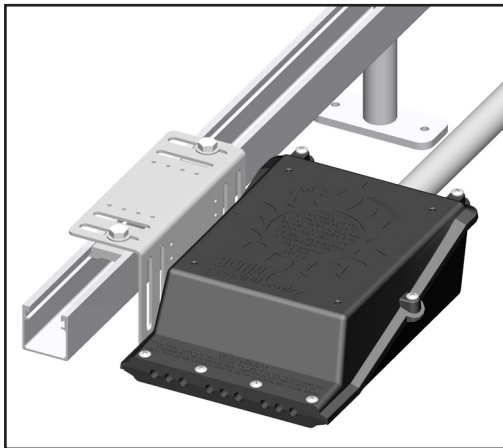

# ACE Acme Conduit Entry Box

The ACE makes quick and simple transitions from USE-2 or PV array wire to conduit protected THWN-2 wire. The box features a compact two-piece UV resistant, NEMA3R rated, enclosure that allows ample wiring space and is compatible with any conduit type. The unique wire entry seals the enclosure even if entry slots are unused. Convenient side and bottom conduit drill out allow for easy conduit routing. The cover comes with captive screws for hassle-free assembly. ETL Listed to UL 1741. Rated for 1000V.

Customer Service Department  
 7 Aviation Park Drive  
 Londonderry NH 03053  
 1-800-346-4175  
 1-603-647-5299 (International)  
[www.burndy.com](http://www.burndy.com)

**Intertek**  
 4004188

Input Wire Diameter Range	5.0 - 6.8 [0.20 -0.27in] 10-12 AWG USE-2/PV V
Maximum number of Input Conductor Slots	9
Maximum number of PV strings	4
Maximum number of Combined Strings	4
Equipment Ground Conductor Type	Bare solid or jacketed only
Equipment Ground Conductor Diameter Range	4.0-6.8mm [0.16-0.27 in]
Acceptable Conduit Sizes	19.05mm, 25.4mm [0.75in, 1.0in]
Internal Volume	1840cm [112 in]
Internal Height	72.0mm[2.83 in]
Drill Out	Side, Bottom

## Configurations

ACE Part Number	ACE Configuration	Terminal Block	Terminal Block Internal Bus	Fuse Holder	Fuse Combiner Bus	Grounding Terminal	DIN Rail
ACE-PT	Pass-Through using Butt Splices/Wire Nuts	N/A	N/A	N/A	N/A	N/A	N/A
ACE-1P	1-String Pass-through	2	N/A	N/A	N/A	1	1
ACE-2P	2-String Pass-through	4	N/A	N/A	N/A	1	1
ACE-3P	3-String Pass-through	6	N/A	N/A	N/A	2	1
ACE-4P	4-String Pass-through	8	N/A	N/A	N/A	2	1
ACE-2C	2-Strings Combiner	2	N/A	Not required for 2-string combiner	N/A	1	1
ACE-3C	3-Strings Combiner	2	1X 2-Pole	3	1X 3-Pole	2	1
ACE-4C	4-Strings Combiner	2	1X 2-Pole	4	1X 4-Pole	2	1