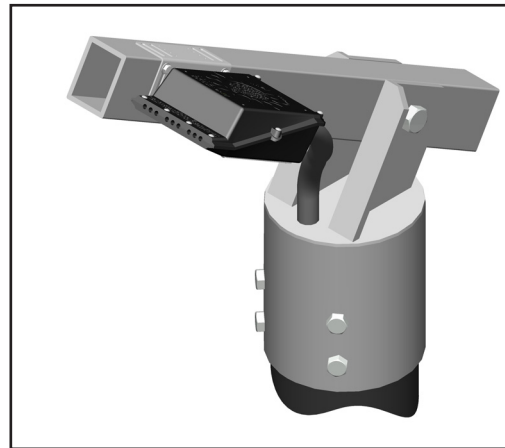

# ACE Acme Conduit Entry Box

The ACE makes quick and simple transitions from USE-2 or PV array wire to conduit protected THWN-2 wire. The box features a compact two-piece UV resistant, NEMA3R rated, enclosure that allows ample wiring space and is compatible with any conduit type. The unique wire entry seals the enclosure even if entry slots are unused. Convenient side and bottom conduit drill out allow for easy conduit routing. The cover comes with captive screws for hassle-free assembly. ETL Listed to UL 1741. Rated for 1000V.

Customer Service Department  
 7 Aviation Park Drive  
 Londonderry NH 03053  
 1-800-346-4175  
 1-603-647-5299 (International)  
[www.burndy.com](http://www.burndy.com)

**Intertek**  
 4004188

Input Wire Diameter Range	5.0 - 6.8 [0.20 -0.27in] 10-12 AWG USE-2/PV V
Maximum number of Input Conductor Slots	9
Maximum number of PV strings	4
Maximum number of Combined Strings	4
Equipment Ground Conductor Type	Bare solid or jacketed only
Equipment Ground Conductor Diameter Range	4.0-6.8mm [0.16-0.27 in]
Acceptable Conduit Sizes	19.05mm, 25.4mm [0.75in, 1.0in]
Internal Volume	1840cm [112 in]
Internal Height	72.0mm[2.83 in]
Drill Out	Side, Bottom

## Configurations

ACE Part Number	ACE Configuration	Terminal Block	Terminal Block Internal Bus	Fuse Holder	Fuse Combiner Bus	Grounding Terminal	DIN Rail
ACE-PT	Pass-Through using Butt Splices/Wire Nuts	N/A	N/A	N/A	N/A	N/A	N/A
ACE-1P	1-String Pass-through	2	N/A	N/A	N/A	1	1
ACE-2P	2-String Pass-through	4	N/A	N/A	N/A	1	1
ACE-3P	3-String Pass-through	6	N/A	N/A	N/A	2	1
ACE-4P	4-String Pass-through	8	N/A	N/A	N/A	2	1
ACE-2C	2-Strings Combiner	2	N/A	Not required for 2-string combiner	N/A	1	1
ACE-3C	3-Strings Combiner	2	1X 2-Pole	3	1X 3-Pole	2	1
ACE-4C	4-Strings Combiner	2	1X 2-Pole	4	1X 4-Pole	2	1