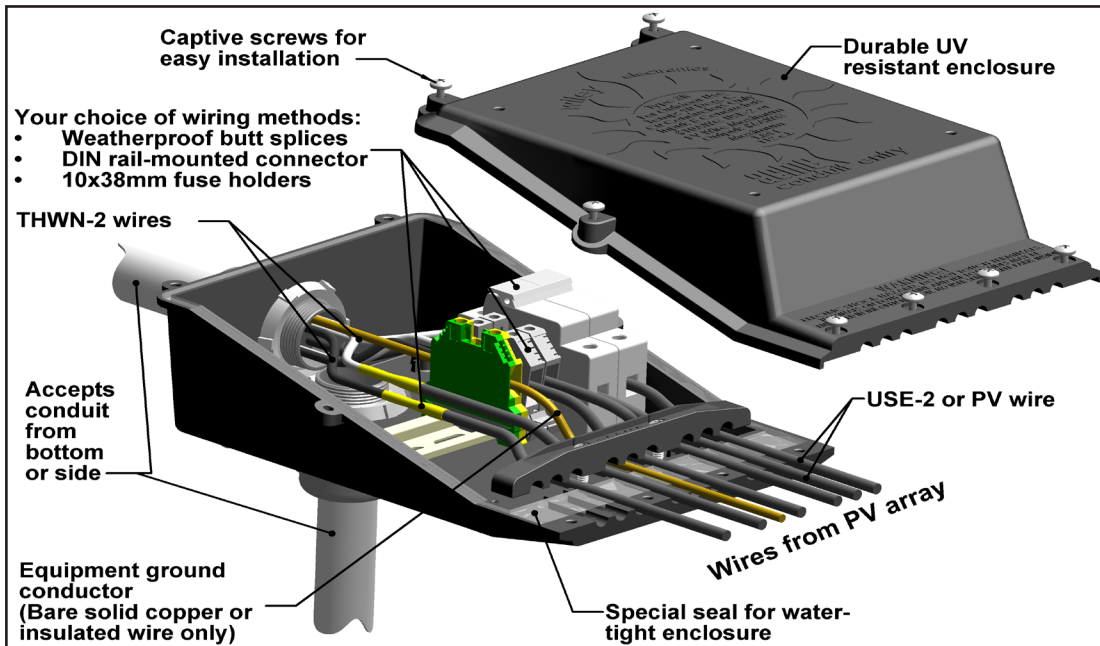

# ACE Acme Conduit Entry Box

The ACE makes quick and simple transitions from USE-2 or PV array wire to conduit protected THWN-2 wire. The box features a compact two-piece UV resistant, NEMA3R rated, enclosure that allows ample wiring space and is compatible with any conduit type. The unique wire entry seals the enclosure even if entry slots are unused. Convenient side and bottom conduit drill out allow for easy conduit routing. The cover comes with captive screws for hassle-free assembly. ETL Listed to UL 1741. Rated for 1000V.

Customer Service Department  
 7 Aviation Park Drive  
 Londonderry NH 03053  
 1-800-346-4175  
 1-603-647-5299 (International)  
[www.burndy.com](http://www.burndy.com)

**Intertek**  
 4004188

Input Wire Diameter Range	5.0 - 6.8 [0.20 -0.27in] 10-12 AWG USE-2/PV V
Maximum number of Input Conductor Slots	9
Maximum number of PV strings	4
Maximum number of Combined Strings	4
Equipment Ground Conductor Type	Bare solid or jacketed only
Equipment Ground Conductor Diameter Range	4.0-6.8mm [0.16-0.27 in]
Acceptable Conduit Sizes	19.05mm, 25.4mm [0.75in, 1.0in]
Internal Volume	1840cm [112 in]
Internal Height	72.0mm[2.83 in]
Drill Out	Side, Bottom

**Mounting Bracket** is included with the purchase of the ACE. It is made of lightweight, corrosion resistant, anodized aluminum. The mounting bracket assembly includes:

- 1X ACE Mounting Bracket
- 4X Mounting Screws
- 2x Bonding Washers