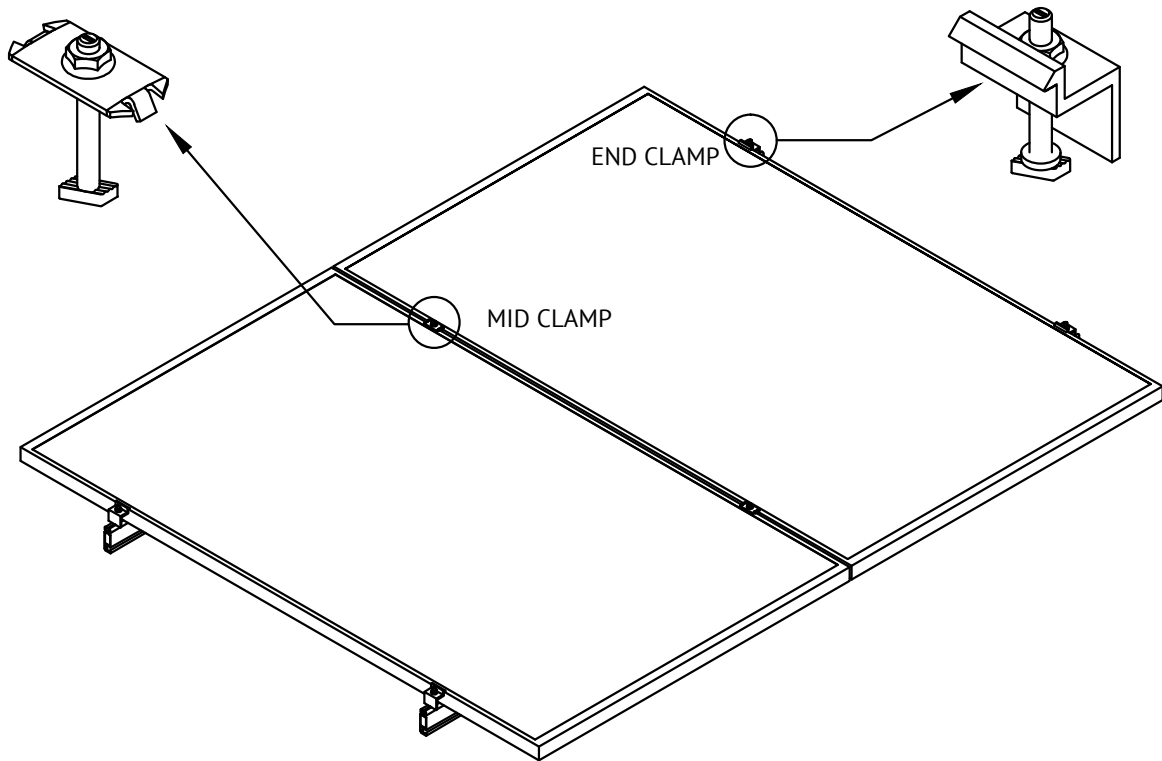

BONDING SM MID CLAMP

BONDING SM END CLAMP

1411 BROADWAY BLVD NE
ALBUQUERQUE, NM 87102 USA

WWW.UNIRAC.COM

PRODUCT LINE:	SOLARMOUNT
DRAWING TYPE:	PART & ASSEMBLY
DESCRIPTION:	BONDING TOP CLAMPS
REVISION DATE:	SEPT 2014

DRAWING NOT TO SCALE
ALL DIMENSIONS ARE NOMINAL

PRODUCT PROTECTED BY ONE
OR MORE US PATENTS

LEGAL NOTICE

SM-A07
SHEET