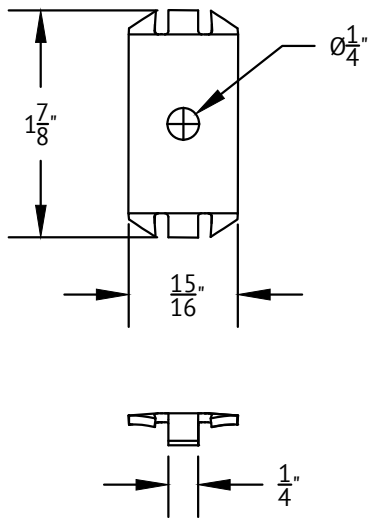

BONDING SM MID CLAMP

BONDING SM END CLAMP

1411 BROADWAY BLVD NE
ALBUQUERQUE, NM 87102 USA

WWW.UNIRAC.COM

PRODUCT LINE:	SOLARMOUNT
DRAWING TYPE:	PART & ASSEMBLY
DESCRIPTION:	BONDING TOP CLAMPS
REVISION DATE:	SEPT 2014

DRAWING NOT TO SCALE
ALL DIMENSIONS ARE NOMINAL

PRODUCT PROTECTED BY ONE
OR MORE US PATENTS

LEGAL NOTICE

SM-A07
SHEET