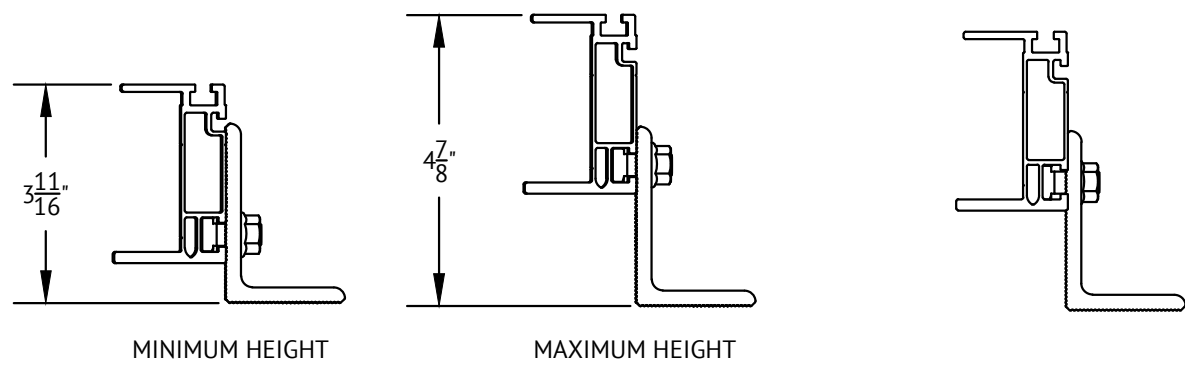

L FOOT

SOLARMOUNT STANDARD ON L-FOOT

MINIMUM HEIGHT

MAXIMUM HEIGHT

SOLARMOUNT HD ON L-FOOT

MINIMUM HEIGHT

MAXIMUM HEIGHT

1411 BROADWAY BLVD NE
ALBUQUERQUE, NM 87102 USA

WWW.UNIRAC.COM

PRODUCT LINE:	SOLARMOUNT
DRAWING TYPE:	PART & ASSEMBLY
DESCRIPTION:	L-FOOT
REVISION DATE:	SEPT 2014

DRAWING NOT TO SCALE
ALL DIMENSIONS ARE NOMINAL

PRODUCT PROTECTED BY ONE OR MORE
US PATENTS