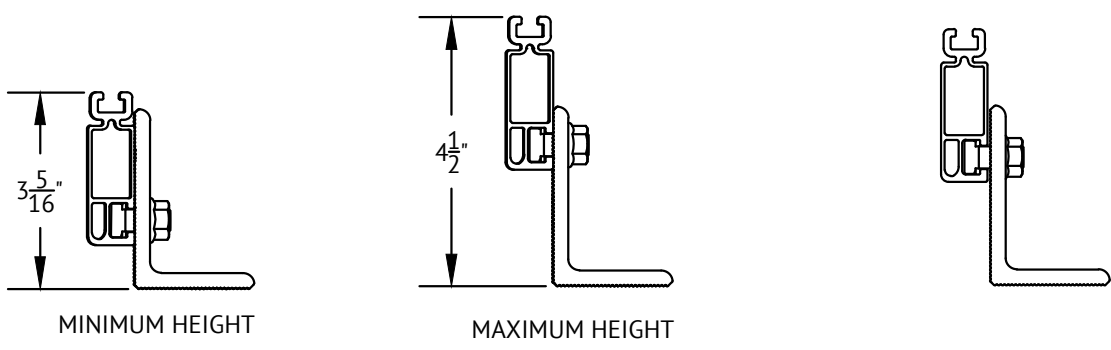

L FOOT

SOLARMOUNT STANDARD ON L-FOOT

MINIMUM HEIGHT

MAXIMUM HEIGHT

SOLARMOUNT HD ON L-FOOT

MINIMUM HEIGHT

MAXIMUM HEIGHT

1411 BROADWAY BLVD NE
ALBUQUERQUE, NM 87102 USA

WWW.UNIRAC.COM

PRODUCT LINE:	SOLARMOUNT
DRAWING TYPE:	PART & ASSEMBLY
DESCRIPTION:	L-FOOT
REVISION DATE:	SEPT 2014

DRAWING NOT TO SCALE
ALL DIMENSIONS ARE NOMINAL

PRODUCT PROTECTED BY ONE OR MORE
US PATENTS