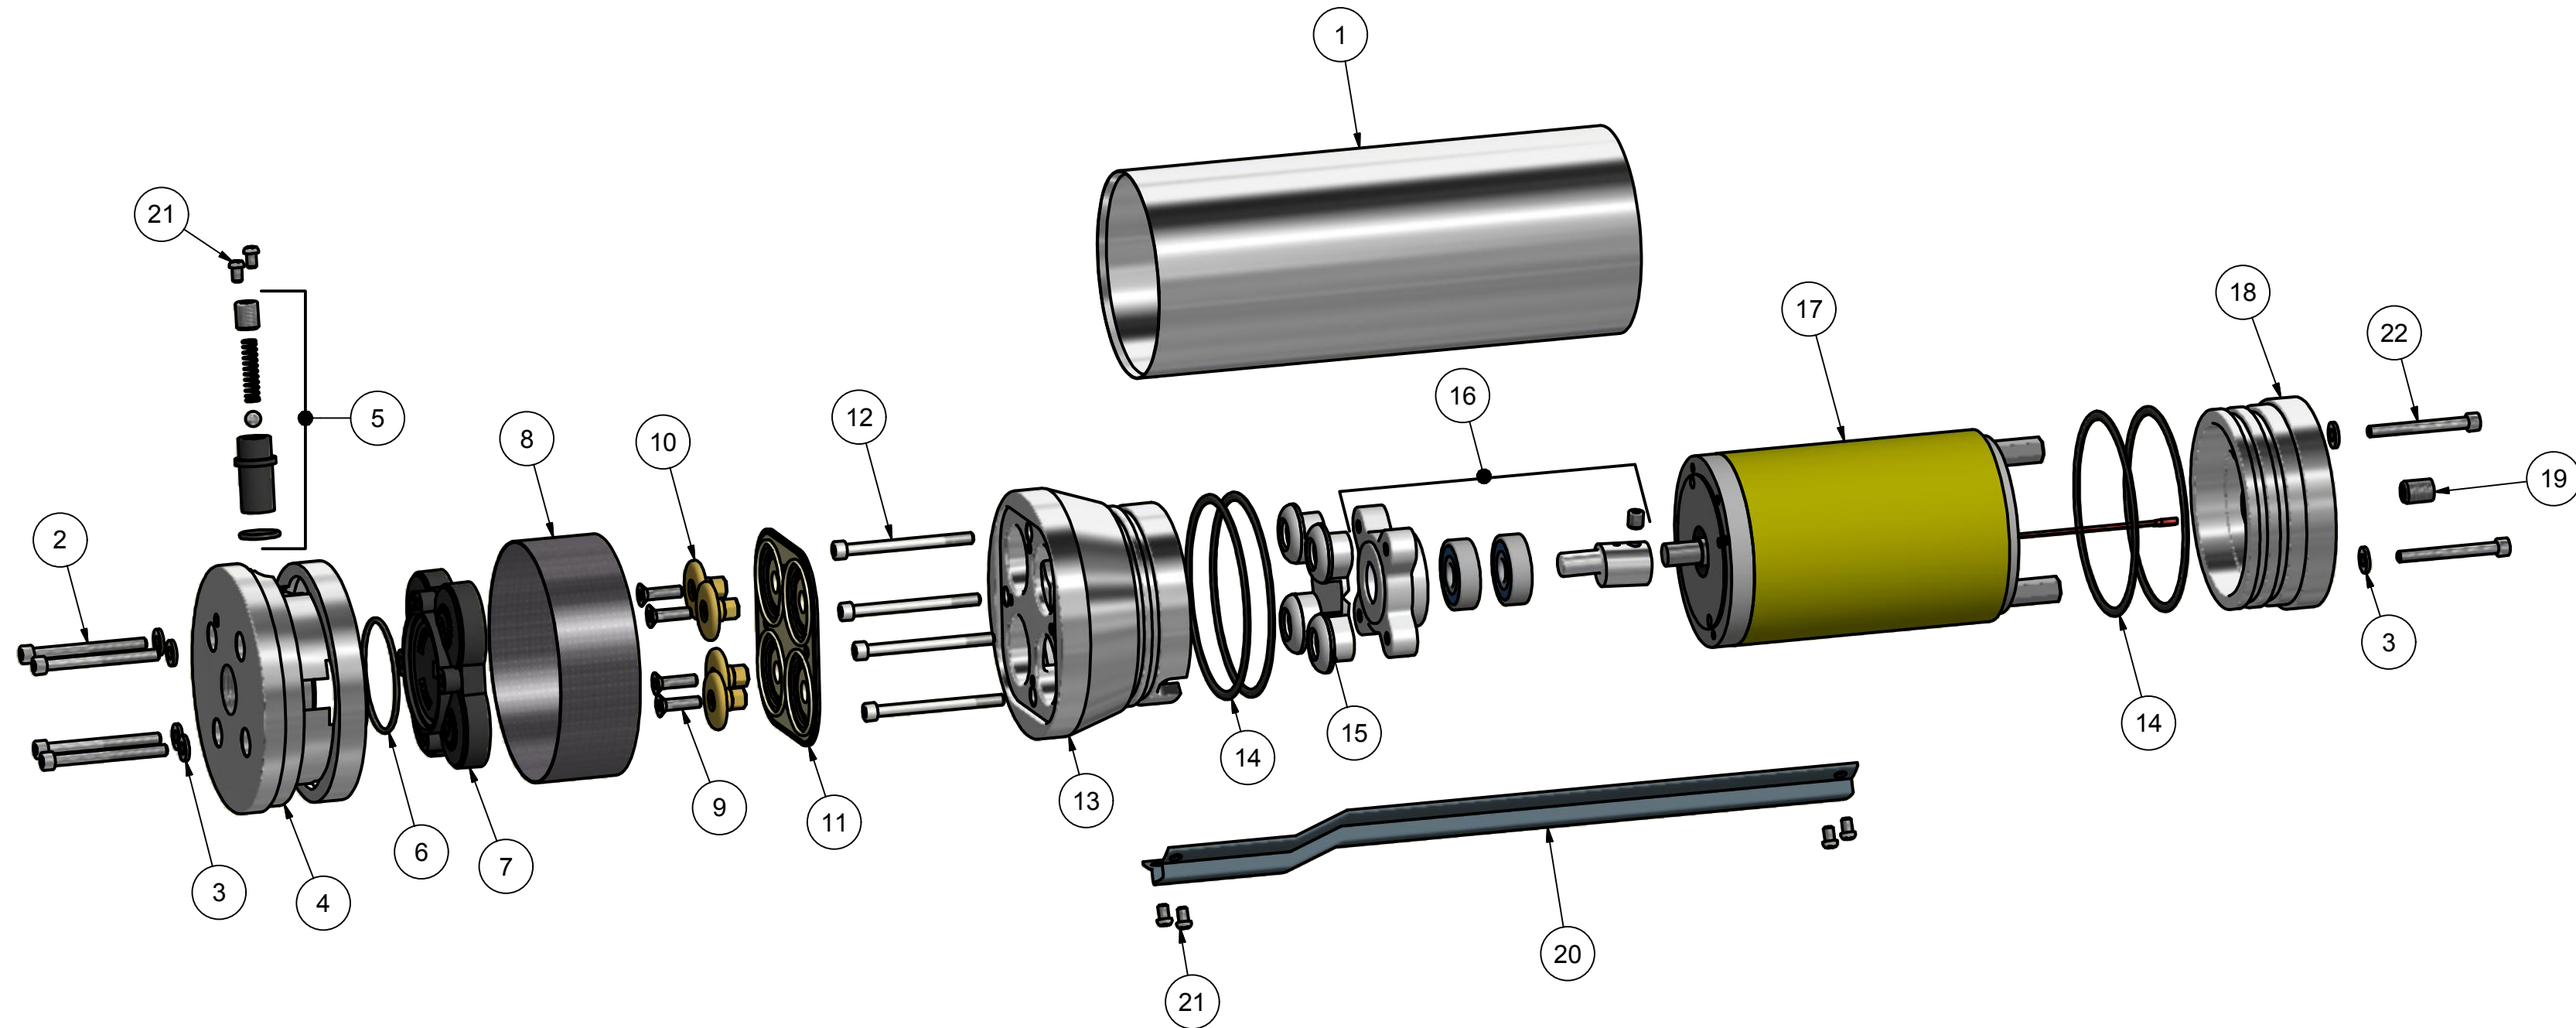

# SDS-Q-130 Exploded View

## 304 SS Housing

(316 SS Housing Optional)  
(316 SS Pistons Optional)

Parts List			
ITEM	QTY	PART NUMBER	DESCRIPTION
1	1	40350	Housing, SDS SS
2	4	20850	10-32 X 2 Bolt SS
3	6	21775	Washer, AN-960 #10 Flat
4	1	40250	Discharge Head, Quad 316 SS
5	1	40750	Relief Valve Assembly, Quad
6	1	38815	O-Ring, Q. Check Valve
7	1	40125	Check Valve, Quad
8	1	41075	Suction Screen, Quad 316SS
9	4	20650	10-32 X 1 Piston Screw
10	4	40700	Piston, Top Mount Quad
11	1	40200	Diaphragm, Quad Santoprene
12	4	20775	10-32 X 2 1/4 MA Bolt
13	1	40400	Motor Adapter, Quad 316 SS
14	4	38845	O-Ring, Housing
15	1	40600	Outer Piston Assembly, Quad
16	1	40000	Cam Assembly, SDS-Q-130 TM
17	1	40425	Motor, SDS Long
18	1	40275	End Cap 2 Groove, 316 SS
19	1	21200	Set Screw, 3/8 -16 X 1/2
20	1	39800	Cable Guard, Quad
21	6	21575	Screw, 8-32 X 1/4 PHP
22	2	20550	10-32 X 1.75 SHCS SS

DRAWN <b>James C. Allen</b>	5/22/2014	<b>SunPumps, Inc.</b>	
CHECKED		TITLE	
QA		<b>SDS-Q-130 Exploded View</b>	
MFG		SIZE <b>C</b>	DWG NO <b>51601</b>
APPROVED		SCALE	REV
			SHEET 1 OF 1