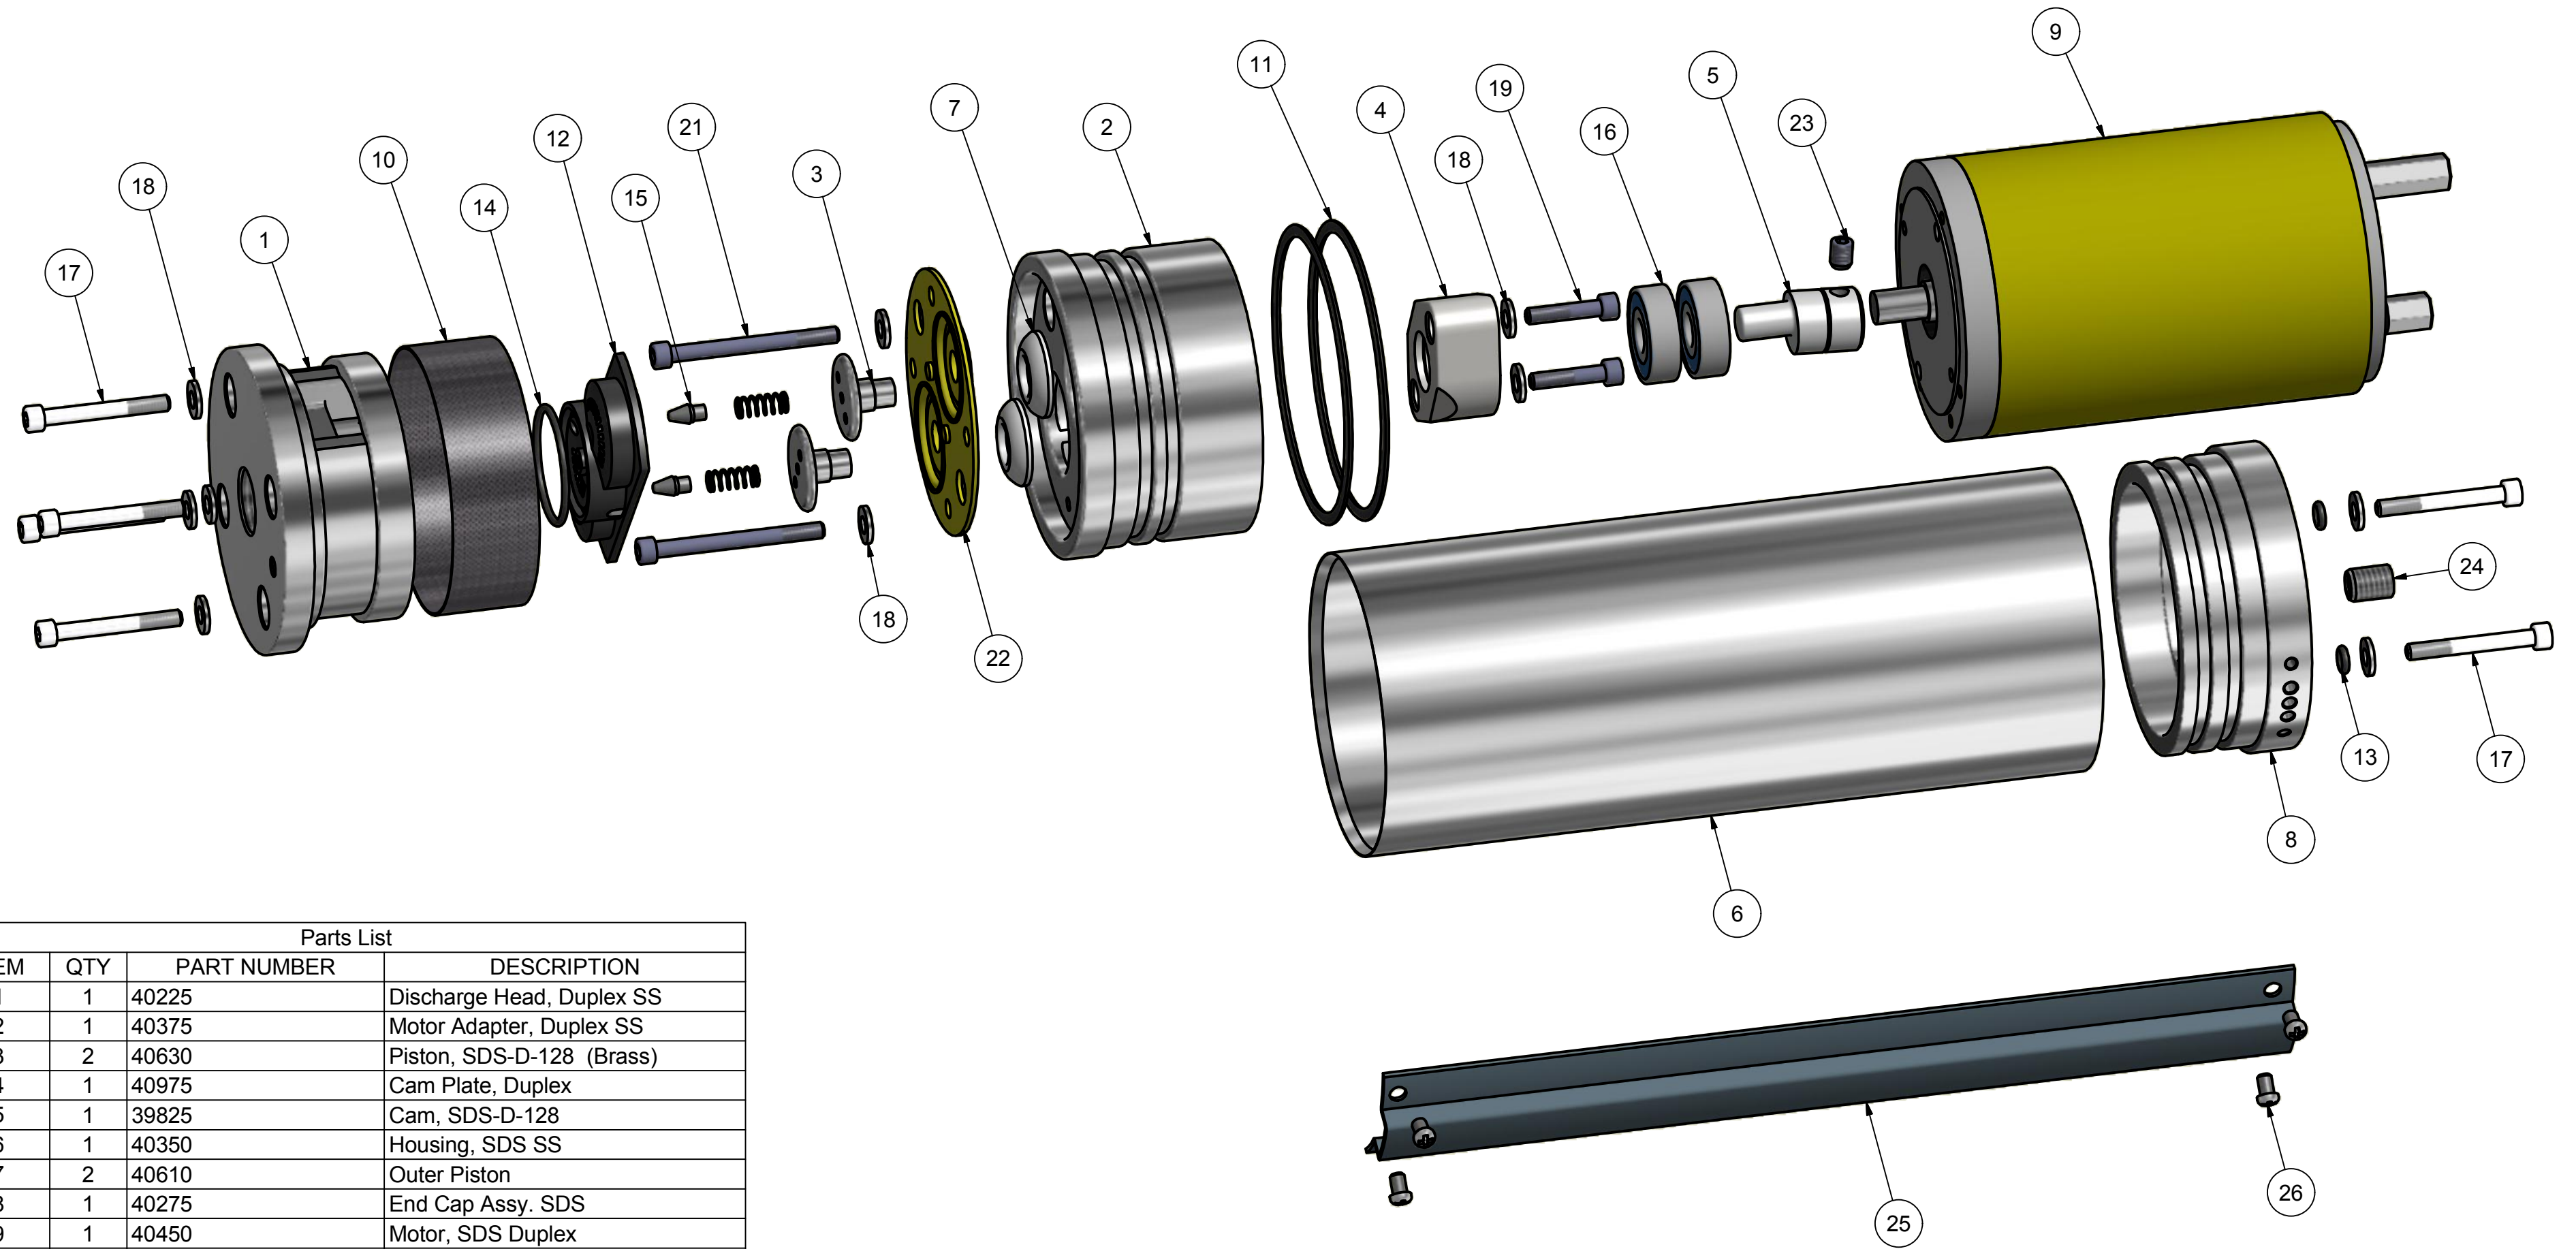

SDS-D-228 Exploded View

Parts List

ITEM	QTY	PART NUMBER	DESCRIPTION
1	1	40225	Discharge Head, Duplex SS
2	1	40375	Motor Adapter, Duplex SS
3	2	40630	Piston, SDS-D-128 (Brass)
4	1	40975	Cam Plate, Duplex
5	1	39825	Cam, SDS-D-128
6	1	40350	Housing, SDS SS
7	2	40610	Outer Piston
8	1	40275	End Cap Assy. SDS
9	1	40450	Motor, SDS Duplex
10	1	41000	Suction Screen, Duplex
11	4	38845	O-Ring, Housing
12	1	40150	Check Valve, Duplex
13	2	38800	O-Ring, End Cap Bolt
14	1	38810	O-Ring, Check Valve
15	2	40825	RV Poppet, Duplex
16	2	10940	Cam Bearing, Duplex
17	6	20575	Bolt, 10-32 X 1 1/2, SS
18	10	21775	Washer, AN-960 #10 Flat
19	2	21100	10-32 X 7/8 Piston Screw
20	2	40875	R V Spring, D-128
21	2	20825	10-32 X 2 MA Bolt
22	1	40175	Diaphragm, Santoprene
23	1	20475	Set Screw, 1/4-28 X 5/16
24	1	21200	Set Screw, 3/8 -16 X 1/2
25	1	39775	Cable Guard, Duplex
26	4	21625	Screw, 8-32 X 5-16

DRAWN James C. Allen	11/14/2014	SunPumps, Inc.	
CHECKED		TITLE	
QA		SDS-D-228 Exploded View	
MFG		SIZE C	DWG NO 51476
APPROVED		SCALE	REV
		SHEET	1 OF 1