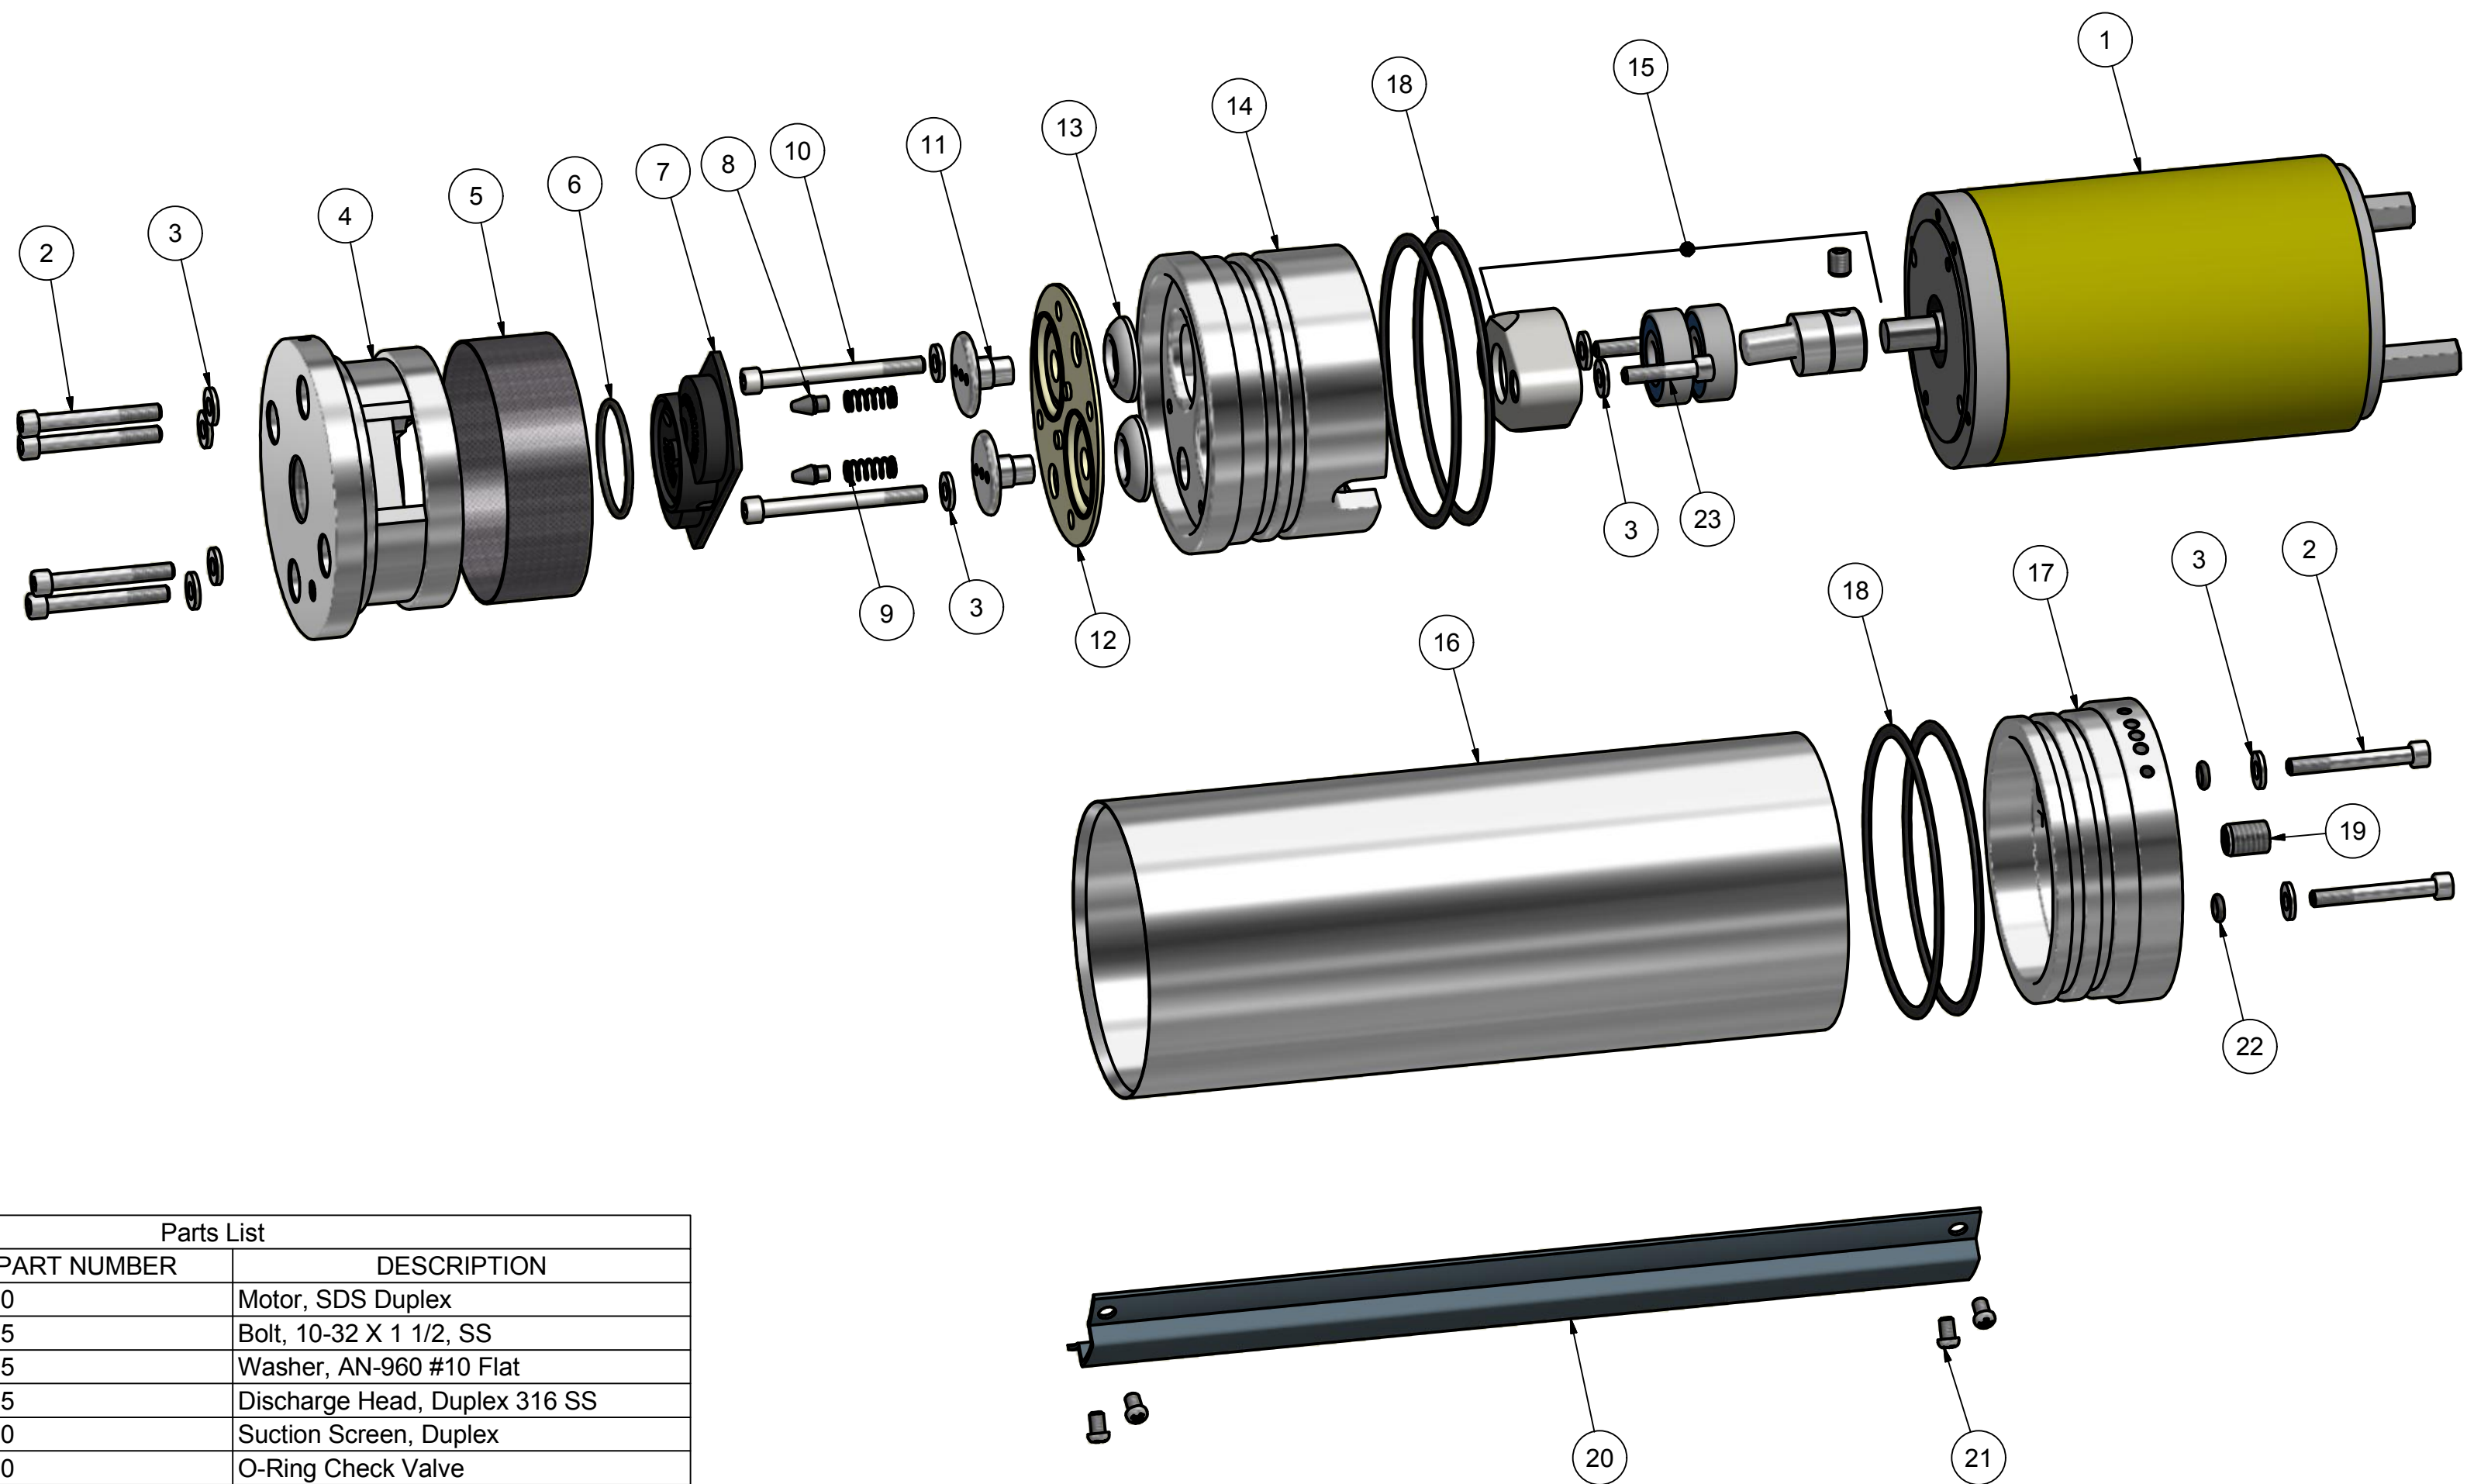

# SDS-D-128 Exploded View

Parts List

ITEM	QTY	PART NUMBER	DESCRIPTION
1	1	40450	Motor, SDS Duplex
2	6	20575	Bolt, 10-32 X 1 1/2, SS
3	10	21775	Washer, AN-960 #10 Flat
4	1	40225	Discharge Head, Duplex 316 SS
5	1	41000	Suction Screen, Duplex
6	1	38810	O-Ring Check Valve
7	1	40150	Check Valve, Duplex
8	2	40825	RV Poppet, Duplex
9	2	40875	R V Spring, D-128
10	2	20825	10-32 X 2 MA Bolt
11	2	40630	Piston, SDS-D-128 Brass
12	1	40175	Diaphragm, Santoprene
13	2	40610	Outer Piston Assembly
14	1	40375	Motor Adapter, Duplex 316 SS
15	1	39900	SDS-D-128 Cam Assembly
16	1	40350	Housing, SDS SS
17	1	40280	End Cap Assembly, 316 SS
18	4	38845	O-Ring Housing
19	1	21200	Set Screw, 3/8 -16 X 1/2
20	1	39775	Cable Guard, Duplex
21	4	21575	Screw, 8-32 X 1/4 PHP
22	2	38800	O-Ring, End Cap Bolt
23	2	21100	10-32 X 7/8 Piston Screw

DRAWN <b>James C. Allen</b>	5/26/2014	<b>SunPumps, Inc.</b>	
CHECKED		TITLE	
QA		<b>SDS-D-128 Exploded View</b>	
MFG		SIZE <b>C</b>	DWG NO <b>51451</b>
APPROVED		SCALE	REV
		SHEET 1 OF 1	