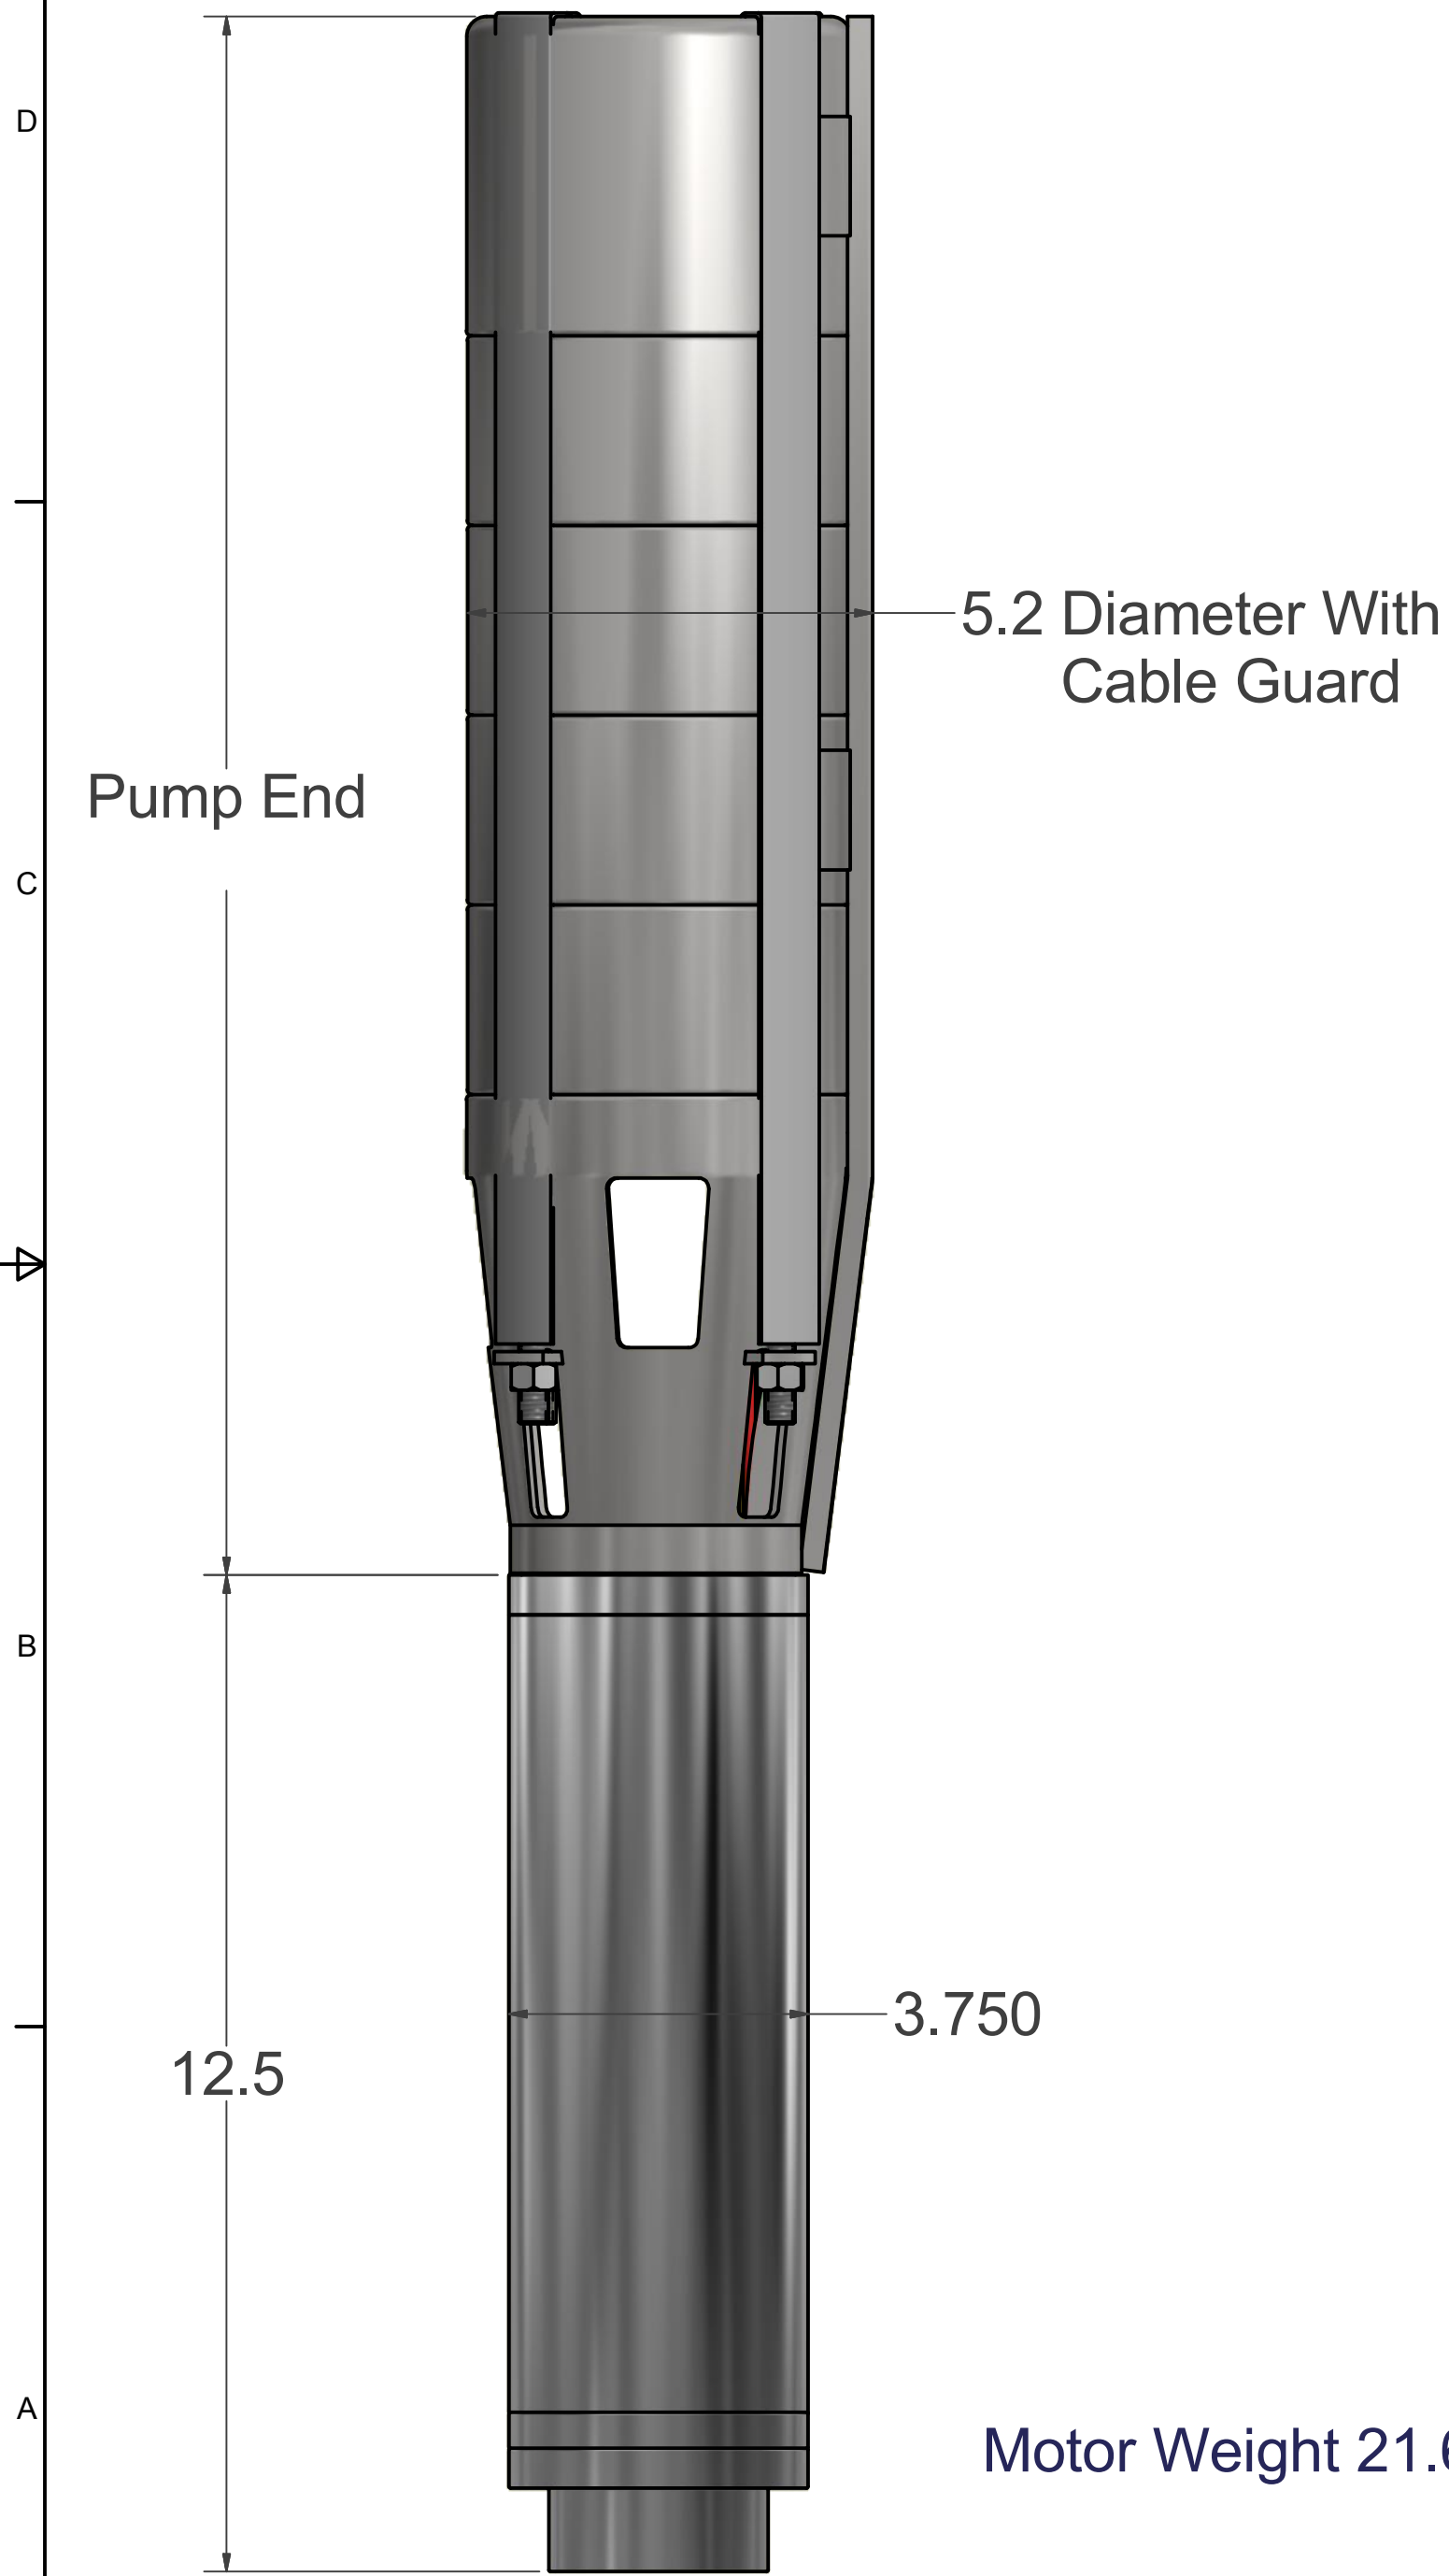

3" NPT Discharge

5.2 Diameter With Cable Guard

3.750

Motor Weight 21.6 Pounds

SCS Pump Weight & Dimensions

Model Number	Stages	PE Length	PE Weight (LBS)	Discharge Size
SCS 72-42-180 BL	1	13.5"	11	3" NPT
SCS 80-68-180 BL	2	16.0"	14	3" NPT
SCS 130-32-180 BL	1	14.1"	15	3" NPT
SCS 142-32-180 BL	1	15.0"	15	3" NPT
SCS 150-37-180 BL	1	15.0"	15	3" NPT

DRAWN James C. Allen	10/20/2014	SunPumps, Inc.	
CHECKED		TITLE	
QA		180 Volt SCS Motor, 6"	
MFG		Pump Ends	
APPROVED		SIZE	DWG NO
		C	SCS-6-180V-W
		SCALE	SHEET 1 OF 1