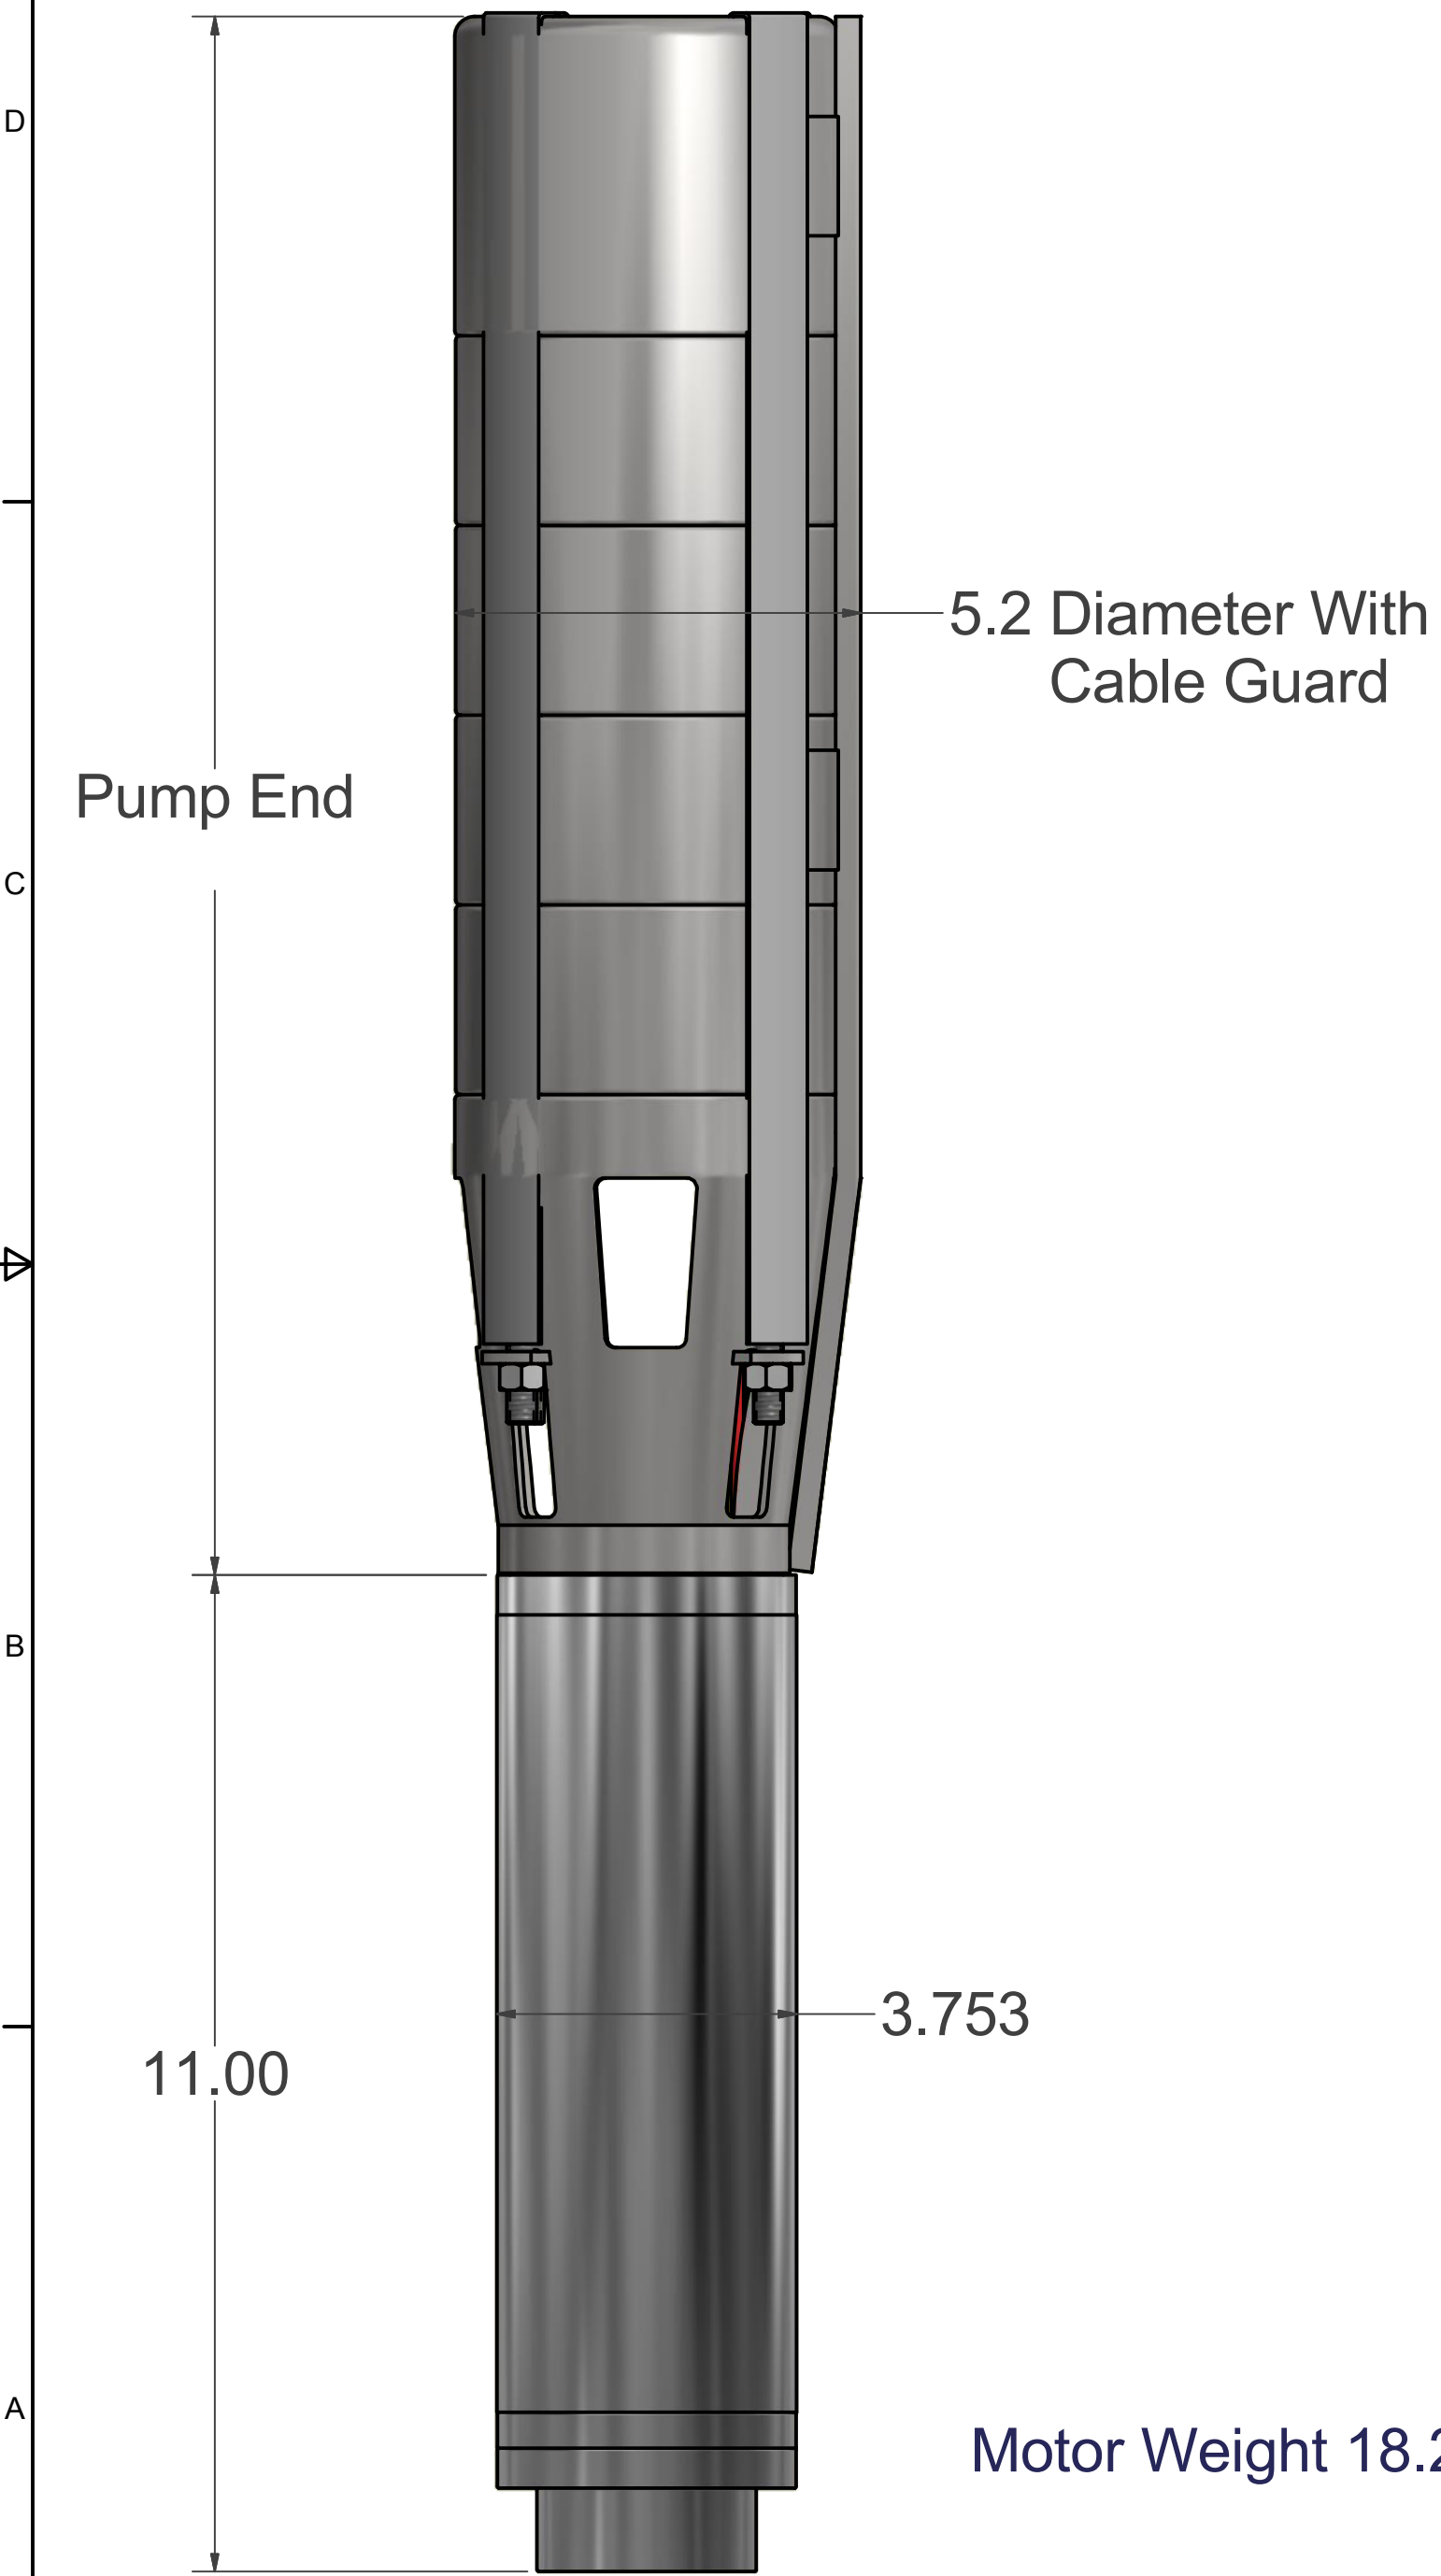

3" NPT Discharge

SCS Pump Weight & Dimensions

Model Number	Stages	PE Length	PE Weight (LBS)	Discharge Size
SCS 87-35-120 BL	1	13.5"	11	3" NPT
SCS 115-32-120 BL	1	22.0"	15	3" NPT
SCS 133-23-120 BL	1	15.0"	15	3" NPT
SCS 140-19-120 BL	1	15.0"	15	3" NPT

DRAWN James C. Allen	10/20/2014	SunPumps, Inc.	
CHECKED		TITLE	
QA		120 Volt SCS Motor, 6"	
MFG		Pump Ends	
APPROVED		SIZE	DWG NO
		C	SCS 6-120V-W
		SCALE	SHEET 1 OF 1