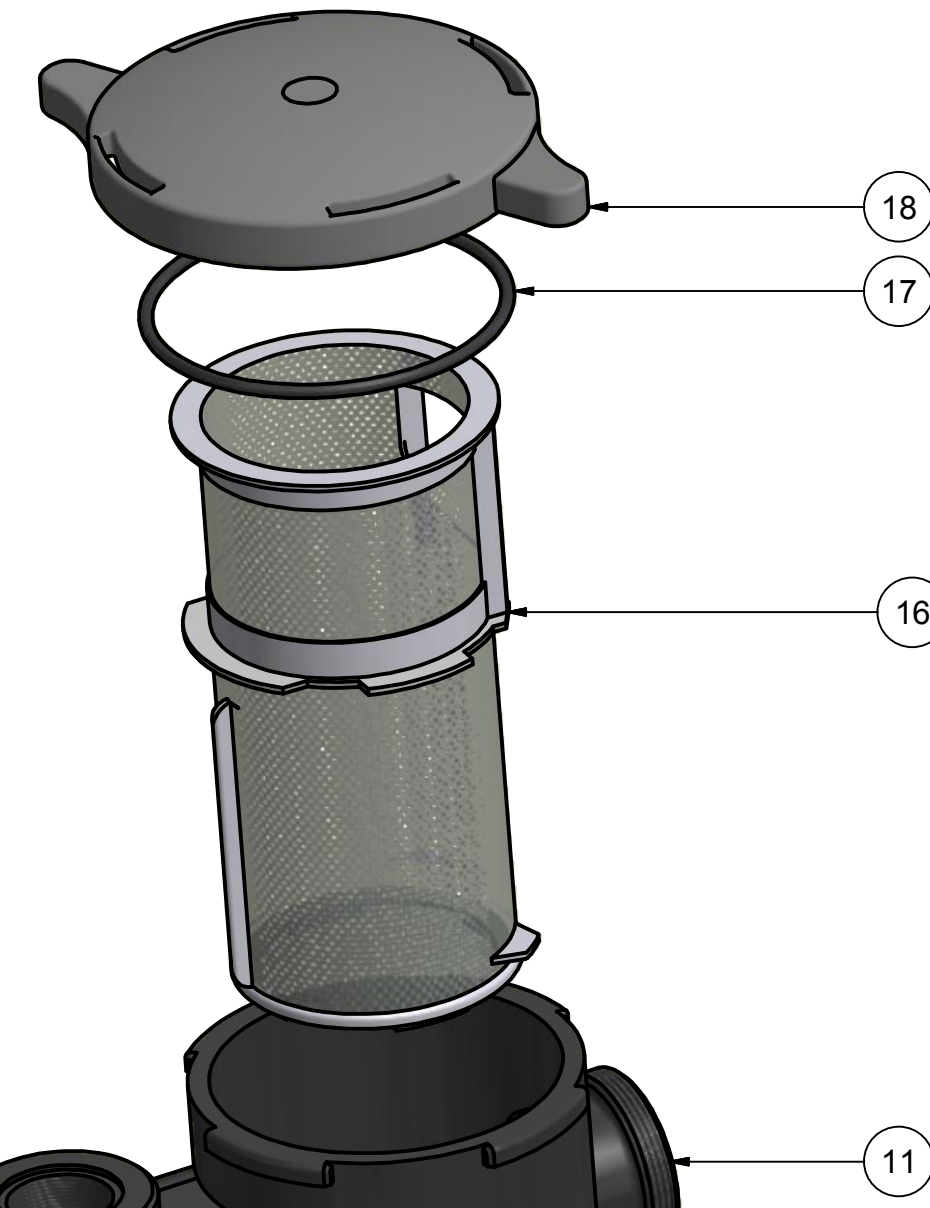

# SunPumps LV Series Pool Pumps

Parts List			
ITEM	QTY	PART NUMBER	DESCRIPTION
1	1	38225	Volute Faceplate
2	1	(See Chart)	Diffuser
3	1	38400	Pump Base Plate
4	1	(See Chart)	Impeller
5	1	38855	O-Ring, Diffuser
6	1	38740	Shaft Extension, 5/8" Brass
11	1	38200	Volute Housiing
12	1	38250	Faceplate Gasket
14	1	38425	Screw 1/4--20 X 1 SS LH
15	1	38450	Gasket, Impeller Screw
16	1	38275	Basket Strainer, Large
17	1	38875	O-Ring, Strainer Lid
18	1	38300	Strainer Lid
19	1	38455	Motor Support Strip
20	8	19710	Bolt, 3/8-16 X 2 SS
21	4	19650	Bolt, 3/8-16 X 1 SS
22	2	38467	Drain Plug 3/8
23	2	38876	O-Ring, Drain Plug
24	16	21925	Flat Washer 3/8 SS
25	2	38430	Screw, Diffuser SS
26	8	20075	Nut, 3/8-16 SS
27	2	38435	Screw, Base Plate 1/4 X 1 SM SS
28	2	21825	Flat Washer 1/4 SS
32	1	(See Chart)	DC Motor, Brush Type
33	1	38735	Motor Adapter, SCP
34	4	19625	Bolt, 3/8-16 X 1.25 SS
35	1	28540	Shaft Seal Assembly, Viton

Impeller, Diffuser & Motor Chart					
Model No	Max Voltage	Impeller	Diffuser	Motor No.	Motor HP
SCP 49-18-75 LV	75	38469	38575	26550	1/2
SCP 67-28-75 LV	75	38550	38625	26325	1
SCP 70-37-180 LV	180	38550	38625	26425	1.5
SCP 85-35-180 LV	180	38500	38625	26425	1.5

DETAIL F  
SCALE 0.56 : 1

**Brush Type Motors**

Drawing Update: 3-6-2012

DRAWN <b>James C. Allen</b>	2/20/2012	<b>SunPumps</b>	
CHECKED			
QA		TITLE <b>SCP-BT High Flow- Exploded View</b>	
MFG		SIZE <b>C</b>	DWG NO <b>EV-SCP-LV-BT</b>
APPROVED		SCALE	REV
			SHEET 4 OF 5