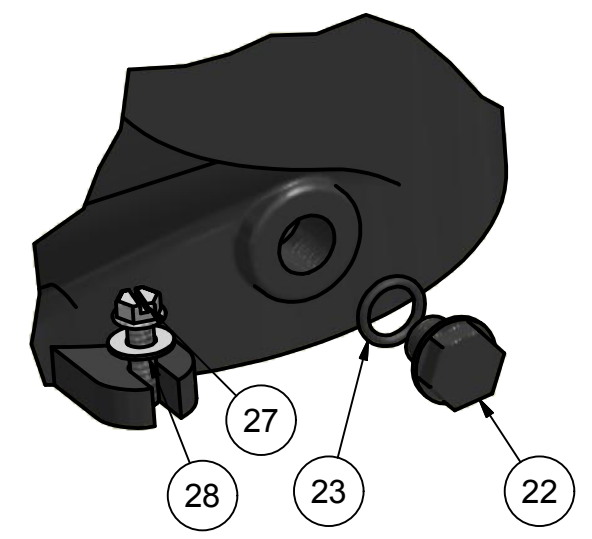

# SunPumps LV Series Pool Pumps

Parts List			
ITEM	QTY	PART NUMBER	DESCRIPTION
1	1	38225	Volute Faceplate
2	1	(See Chart)	Diffuser
3	1	38400	Pump Base Plate
4	1	(See Chart)	Impeller
5	1	38855	O-Ring, Diffuser
6	1	38740	Shaft Extension, 5/8" Brass
11	1	38200	Volute Housiing
12	1	38250	Faceplate Gasket
14	1	38425	Screw 1/4--20 X 1 SS LH
15	1	38450	Gasket, Impeller Screw
16	1	38275	Basket Strainer, Large
17	1	38875	O-Ring, Strainer Lid
18	1	38300	Strainer Lid
19	1	38455	Motor Support Strip
20	8	19710	Bolt, 3/8-16 X 2 SS
21	4	19650	Bolt, 3/8-16 X 1 SS
22	2	38467	Drain Plug 3/8
23	2	38876	O-Ring, Drain Plug
24	16	21925	Flat Washer 3/8 SS
25	2	38430	Screw, Diffuser SS
26	8	20075	Nut, 3/8-16 SS
27	2	38435	Screw, Base Plate 1/4 X 1 SM SS
28	2	21825	Flat Washer 1/4 SS
32	1	(See Chart)	DC Motor, Brush Type
33	1	38735	Motor Adapter, SCP
34	4	19625	Bolt, 3/8-16 X 1.25 SS
35	1	28540	Shaft Seal Assembly, Viton

Impeller, Diffuser & Motor Chart					
Model No	Max Voltage	Impeller	Diffuser	Motor No.	Motor HP
SCP 49-18-75 LV	75	38469	38575	26550	1/2
SCP 67-28-75 LV	75	38550	38625	26325	1
SCP 70-37-180 LV	180	38550	38625	26425	1.5
SCP 85-35-180 LV	180	38500	38625	26425	1.5

DETAIL F  
SCALE 0.56 : 1

**Brush Type Motors**

Drawing Update: 3-6-2012

DRAWN <b>James C. Allen</b>	2/20/2012	<b>SunPumps</b>	
CHECKED			
QA		TITLE <b>SCP-BT High Flow- Exploded View</b>	
MFG		SIZE <b>C</b>	DWG NO <b>EV-SCP-LV-BT</b>
APPROVED		SCALE	REV
			SHEET 4 OF 5