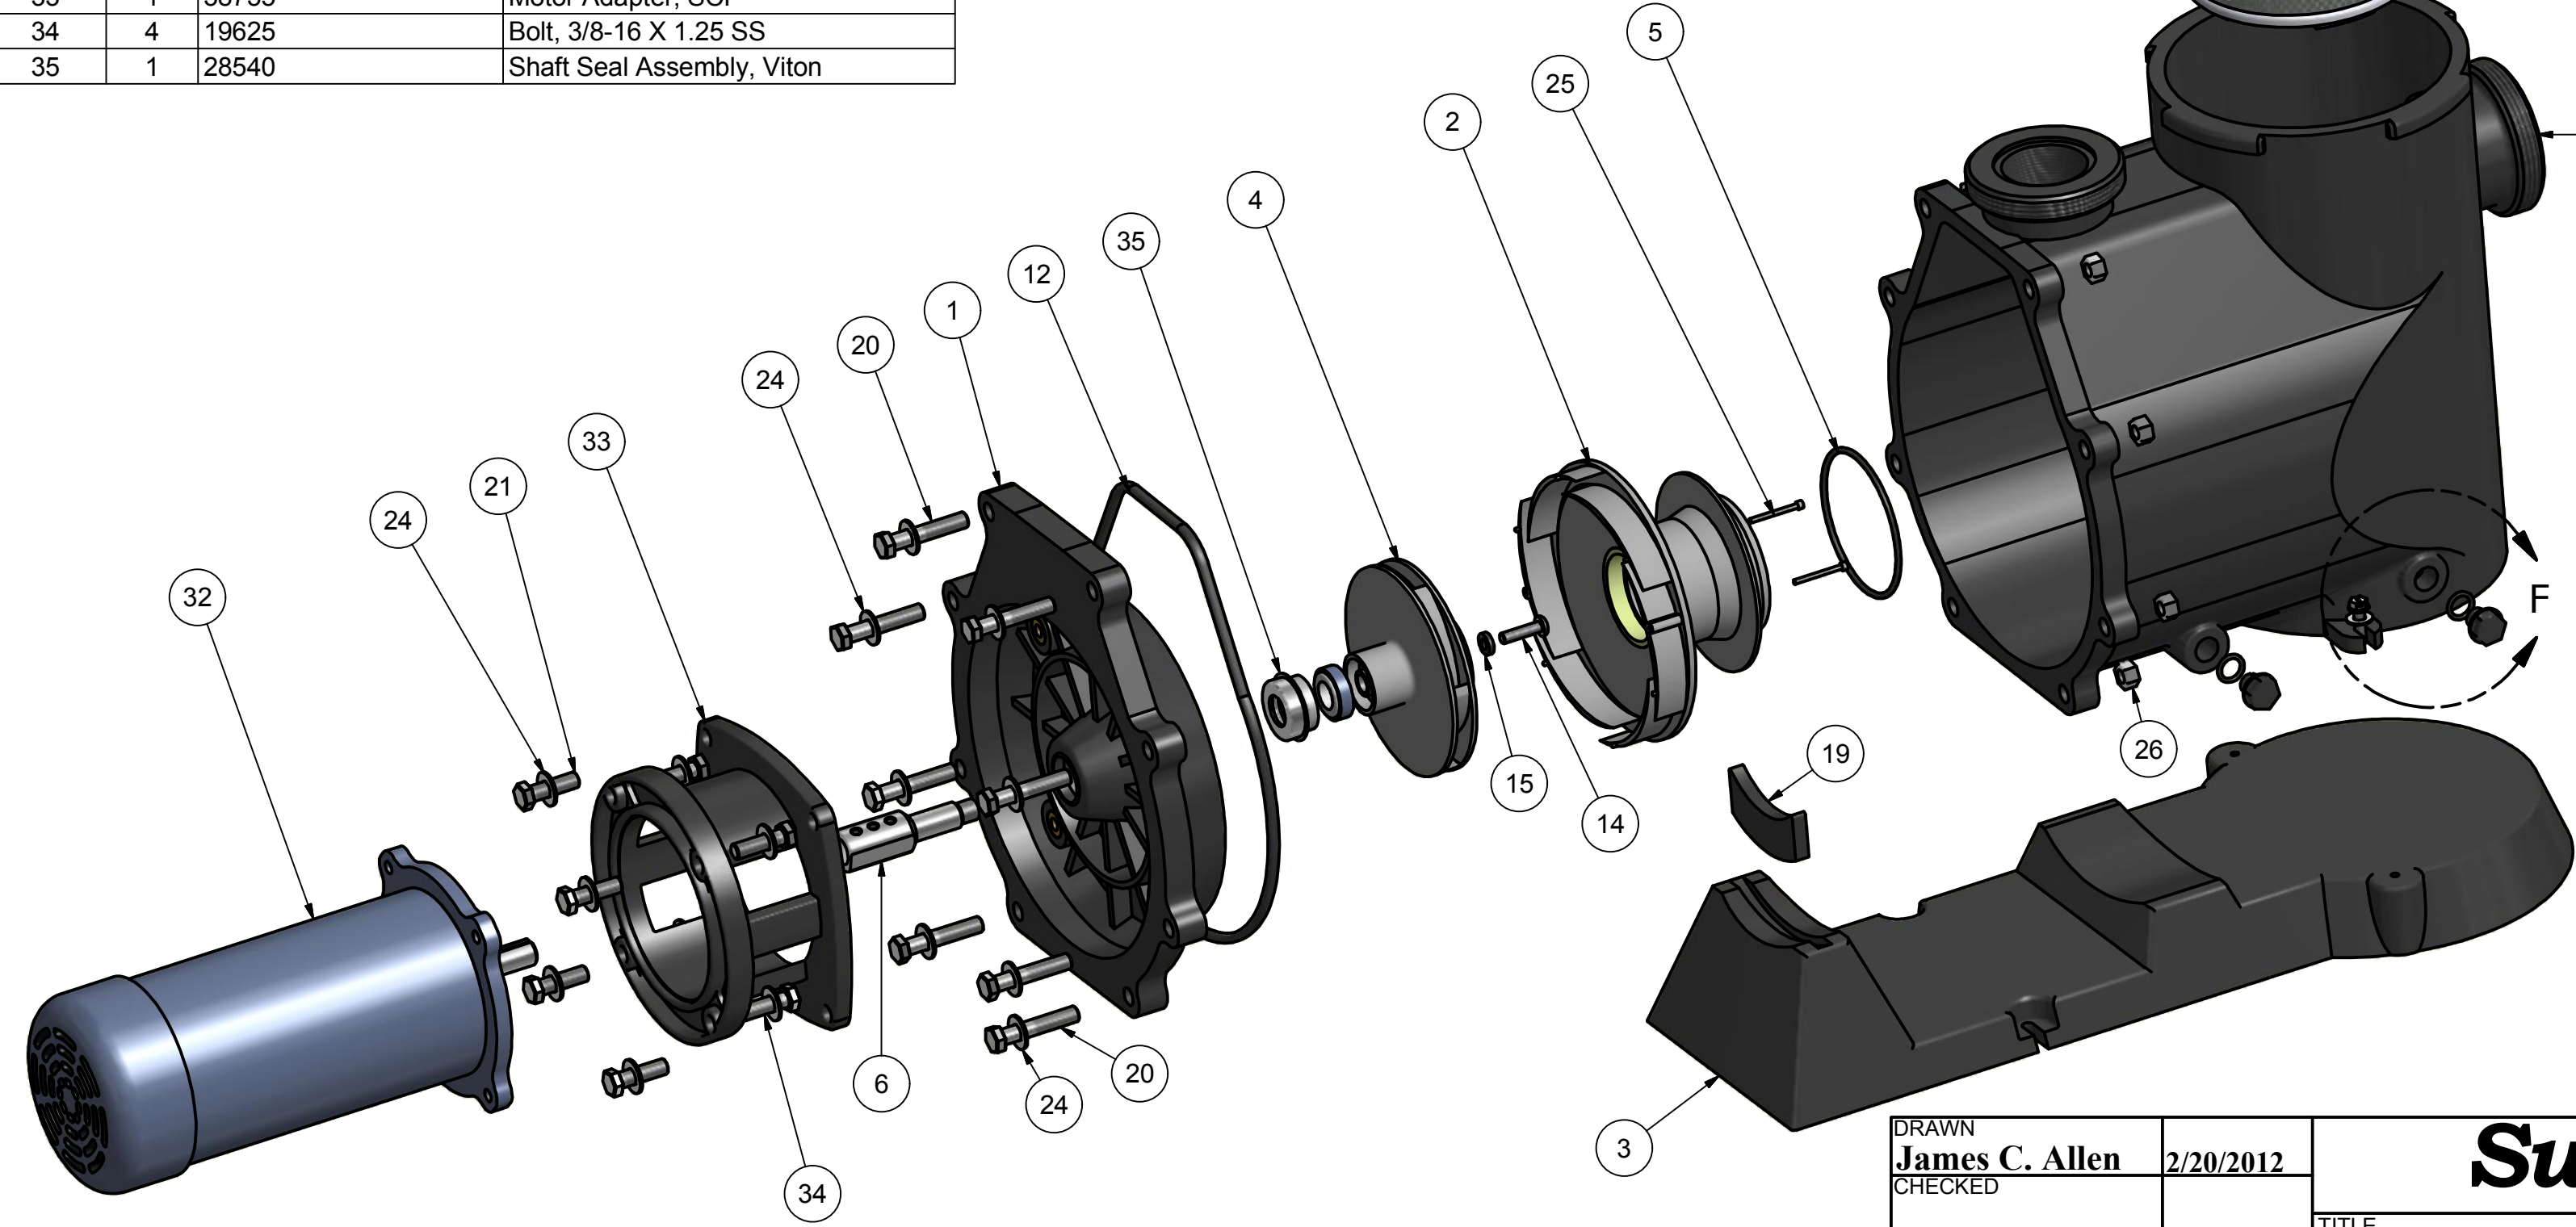

# SunPumps LV Series Pool Pumps

Parts List			
ITEM	QTY	PART NUMBER	DESCRIPTION
1	1	38225	Volute Faceplate
2	1	(See Chart)	Diffuser
3	1	38400	Pump Base Plate
4	1	(See Chart)	Impeller
5	1	38855	O-Ring, Diffuser
6	1	38740	Shaft Extension, 5/8" Brass
11	1	38200	Volute Housiing
12	1	38250	Faceplate Gasket
14	1	38425	Screw 1/4--20 X 1 SS LH
15	1	38450	Gasket, Impeller Screw
16	1	38275	Basket Strainer, Large
17	1	38875	O-Ring, Strainer Lid
18	1	38300	Strainer Lid
19	1	38455	Motor Support Strip
20	8	19710	Bolt, 3/8-16 X 2 SS
21	4	19650	Bolt, 3/8-16 X 1 SS
22	2	38467	Drain Plug 3/8
23	2	38876	O-Ring, Drain Plug
24	16	21925	Flat Washer 3/8 SS
25	2	38430	Screw, Diffuser SS
26	8	20075	Nut, 3/8-16 SS
27	2	38435	Screw, Base Plate 1/4 X 1 SM SS
28	2	21825	Flat Washer 1/4 SS
32	1	(See Chart)	DC Motor, Brush Type
33	1	38735	Motor Adapter, SCP
34	4	19625	Bolt, 3/8-16 X 1.25 SS
35	1	28540	Shaft Seal Assembly, Viton

Impeller, Diffuser & Motor Chart					
Model No	Max Voltage	Impeller	Diffuser	Motor No.	Motor HP
SCP 49-18-75 LV	75	38469	38575	26550	1/2
SCP 67-28-75 LV	75	38550	38625	26325	1
SCP 70-37-180 LV	180	38550	38625	26425	1.5
SCP 85-35-180 LV	180	38500	38625	26425	1.5

DETAIL F  
SCALE 0.56 : 1

**Brush Type Motors**

Drawing Update: 3-6-2012

DRAWN <b>James C. Allen</b>	2/20/2012	<b>SunPumps</b>	
CHECKED			
QA		TITLE <b>SCP-BT High Flow- Exploded View</b>	
MFG		SIZE <b>C</b>	DWG NO <b>EV-SCP-LV-BT</b>
APPROVED		SCALE	REV
			SHEET 4 OF 5