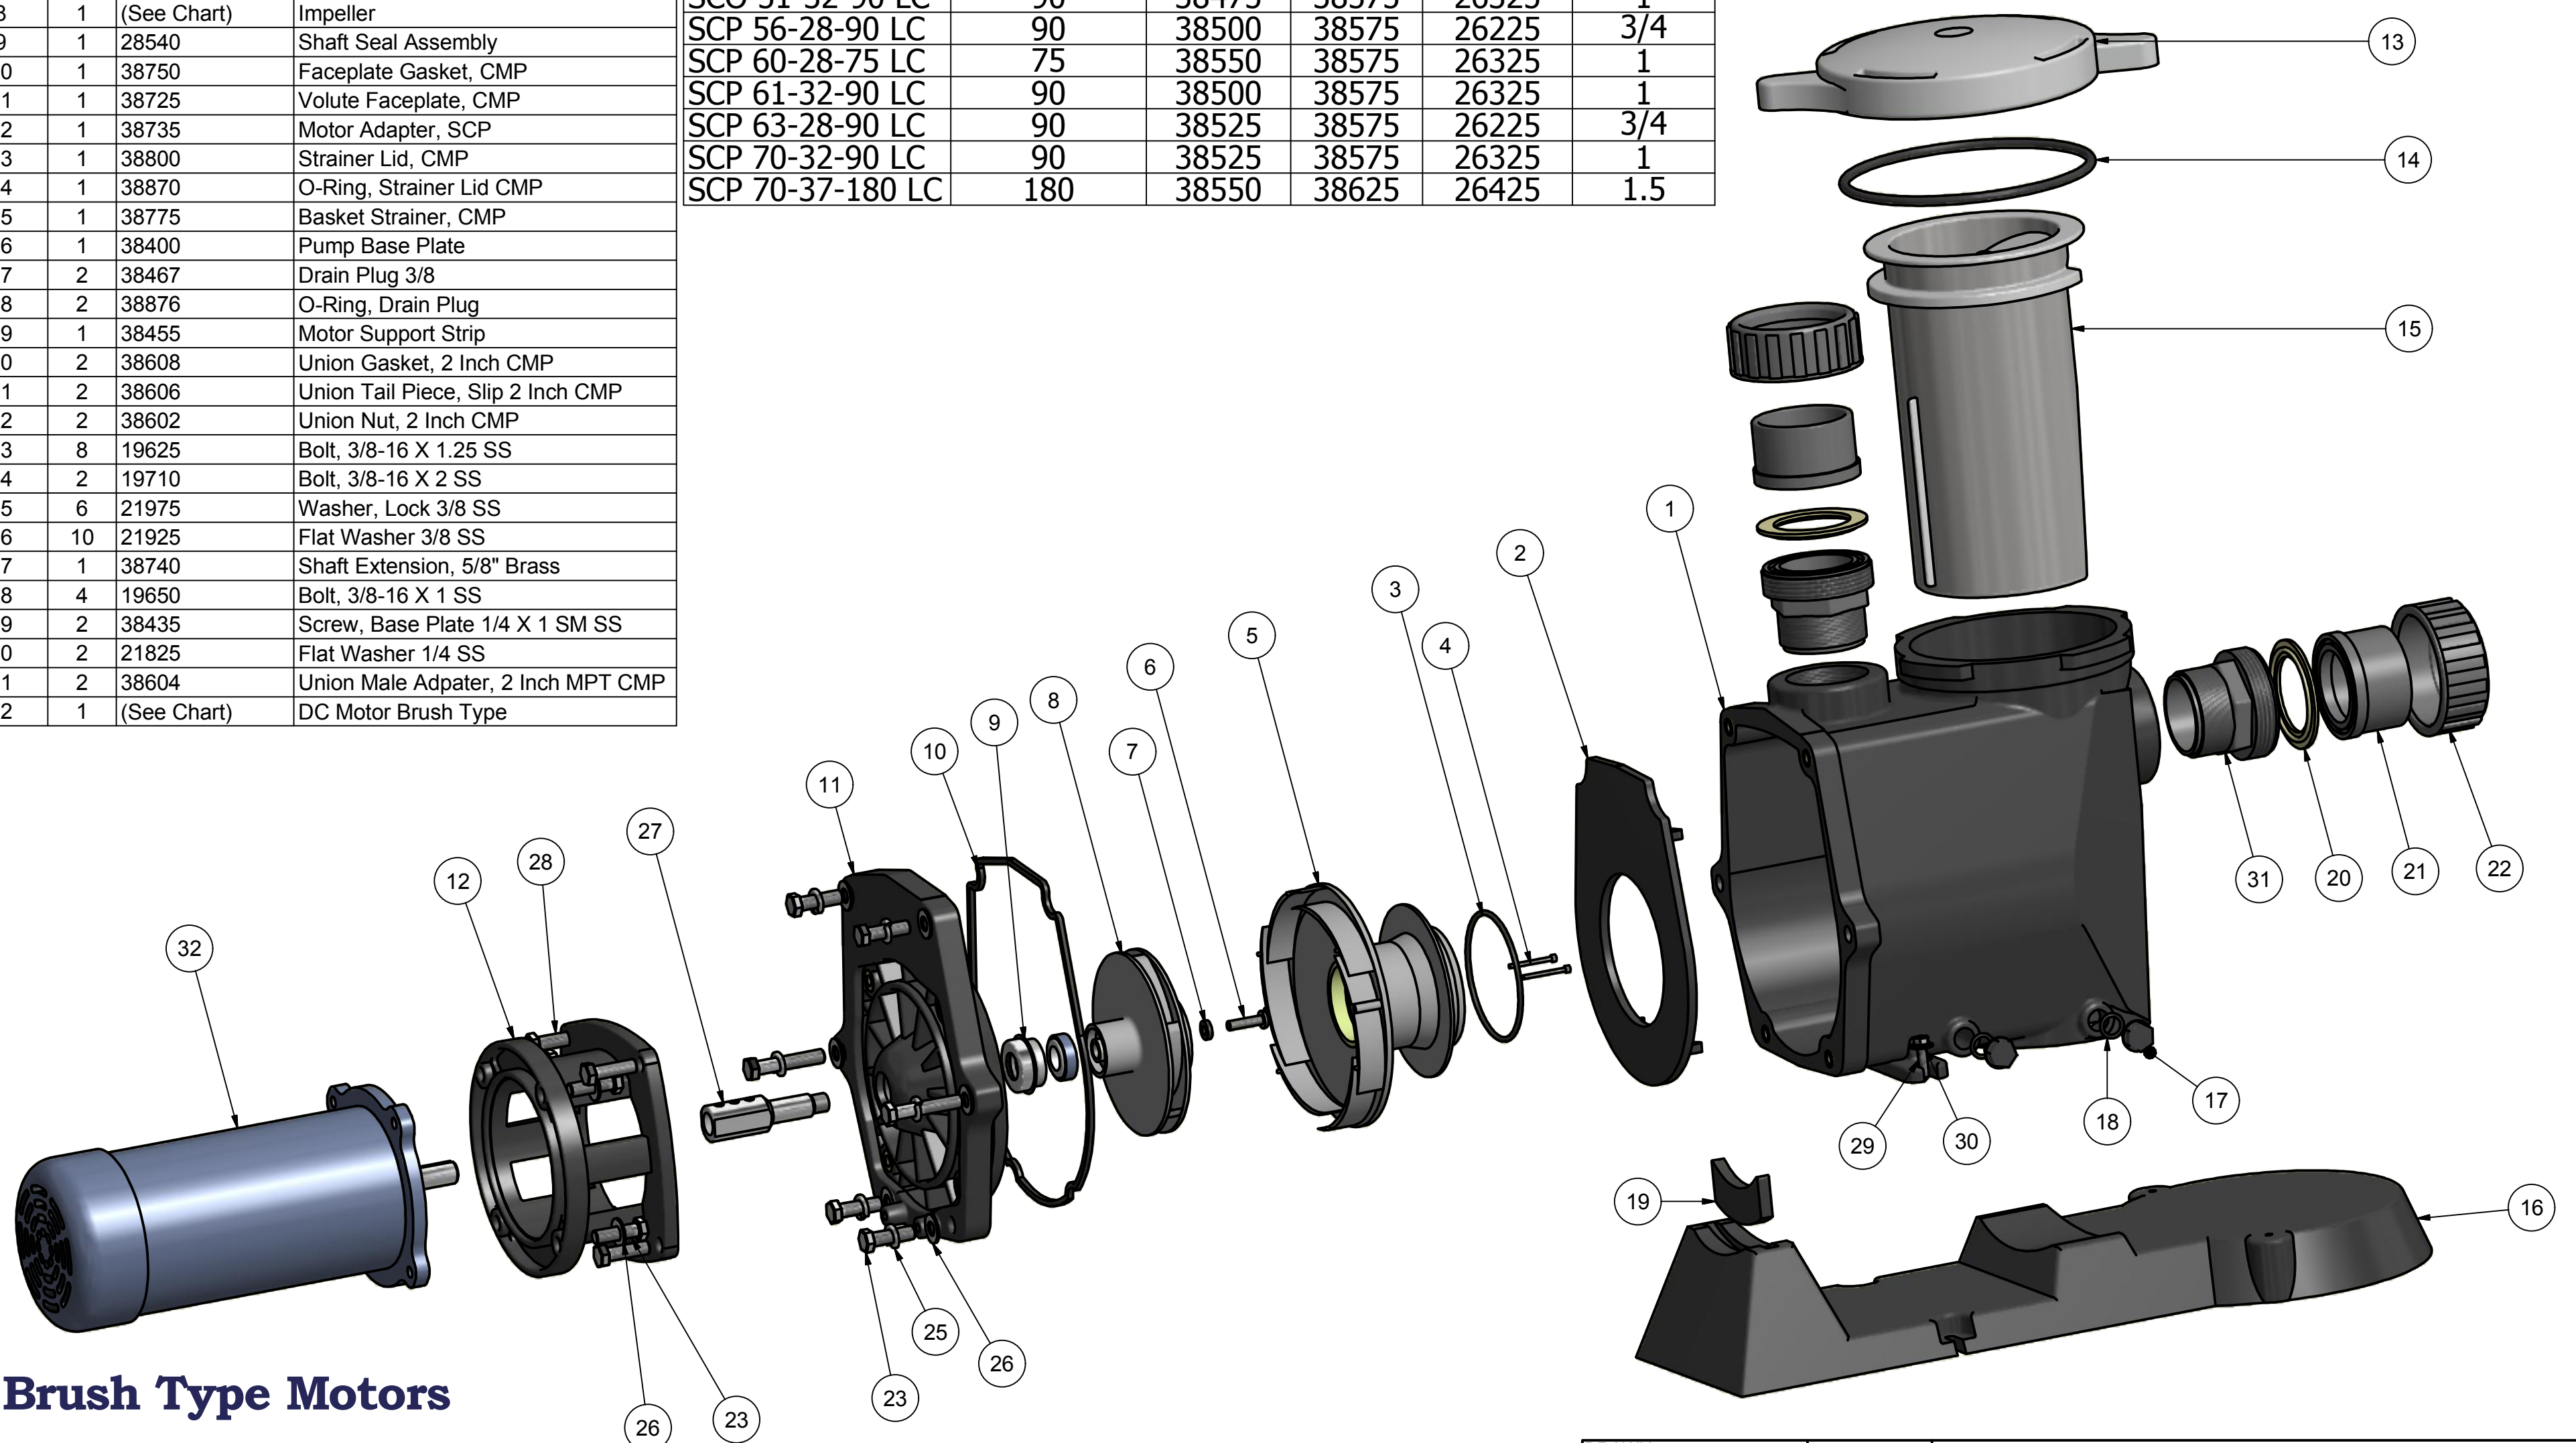

Parts List			
ITEM	QTY	PART NUMBER	DESCRIPTION
1	1	38700	Volute Housing, CMP
2	1	38650	Diffuser Plate, CMP
3	1	38855	O-Ring, Diffuser
4	2	38430	Screw, Diffuser SS
5	1	(See Chart)	Diffuser
6	1	38425	Screw 1/4--20 X 1 SS LH
7	1	38450	Gasket, Impeller Screw
8	1	(See Chart)	Impeller
9	1	28540	Shaft Seal Assembly
10	1	38750	Faceplate Gasket, CMP
11	1	38725	Volute Faceplate, CMP
12	1	38735	Motor Adapter, SCP
13	1	38800	Strainer Lid, CMP
14	1	38870	O-Ring, Strainer Lid CMP
15	1	38775	Basket Strainer, CMP
16	1	38400	Pump Base Plate
17	2	38467	Drain Plug 3/8
18	2	38876	O-Ring, Drain Plug
19	1	38455	Motor Support Strip
20	2	38608	Union Gasket, 2 Inch CMP
21	2	38606	Union Tail Piece, Slip 2 Inch CMP
22	2	38602	Union Nut, 2 Inch CMP
23	8	19625	Bolt, 3/8-16 X 1.25 SS
24	2	19710	Bolt, 3/8-16 X 2 SS
25	6	21975	Washer, Lock 3/8 SS
26	10	21925	Flat Washer 3/8 SS
27	1	38740	Shaft Extension, 5/8" Brass
28	4	19650	Bolt, 3/8-16 X 1 SS
29	2	38435	Screw, Base Plate 1/4 X 1 SM SS
30	2	21825	Flat Washer 1/4 SS
31	2	38604	Union Male Adpater, 2 Inch MPT CMP
32	1	(See Chart)	DC Motor Brush Type

Impeller, Diffuser, Motor Chart						
Model No.	Max Voltage	Impeller	Diffuser	Motor No.	Motor HP	
SCP 38-23-90 LC	90	38470	38575	26225	3/4	
SCP 39-18-75 LC	75	38470	38575	26550	1/2	
SCP 43-28-90 LC	90	38470	38575	26225	3/4	
SCP 50-18-75 LC	75	38469	38575	26550	1/2	
SCO 51-32-90 LC	90	38475	38575	26325	1	
SCP 56-28-90 LC	90	38500	38575	26225	3/4	
SCP 60-28-75 LC	75	38550	38575	26325	1	
SCP 61-32-90 LC	90	38500	38575	26325	1	
SCP 63-28-90 LC	90	38525	38575	26225	3/4	
SCP 70-32-90 LC	90	38525	38575	26325	1	
SCP 70-37-180 LC	180	38550	38625	26425	1.5	

SunPumps LC Series Pool Pumps

Brush Type Motors

DRAWN James C. Allen	3/13/2012	SunPumps, Inc.	
CHECKED		TITLE	
QA		SCP - BT Series Exploded View	
MFG		SIZE	DWG NO
APPROVED		C	EV-SCP-LC-BT
		SCALE	REV
		SHEET	1 OF 1

Drawing Update:
10-31-14