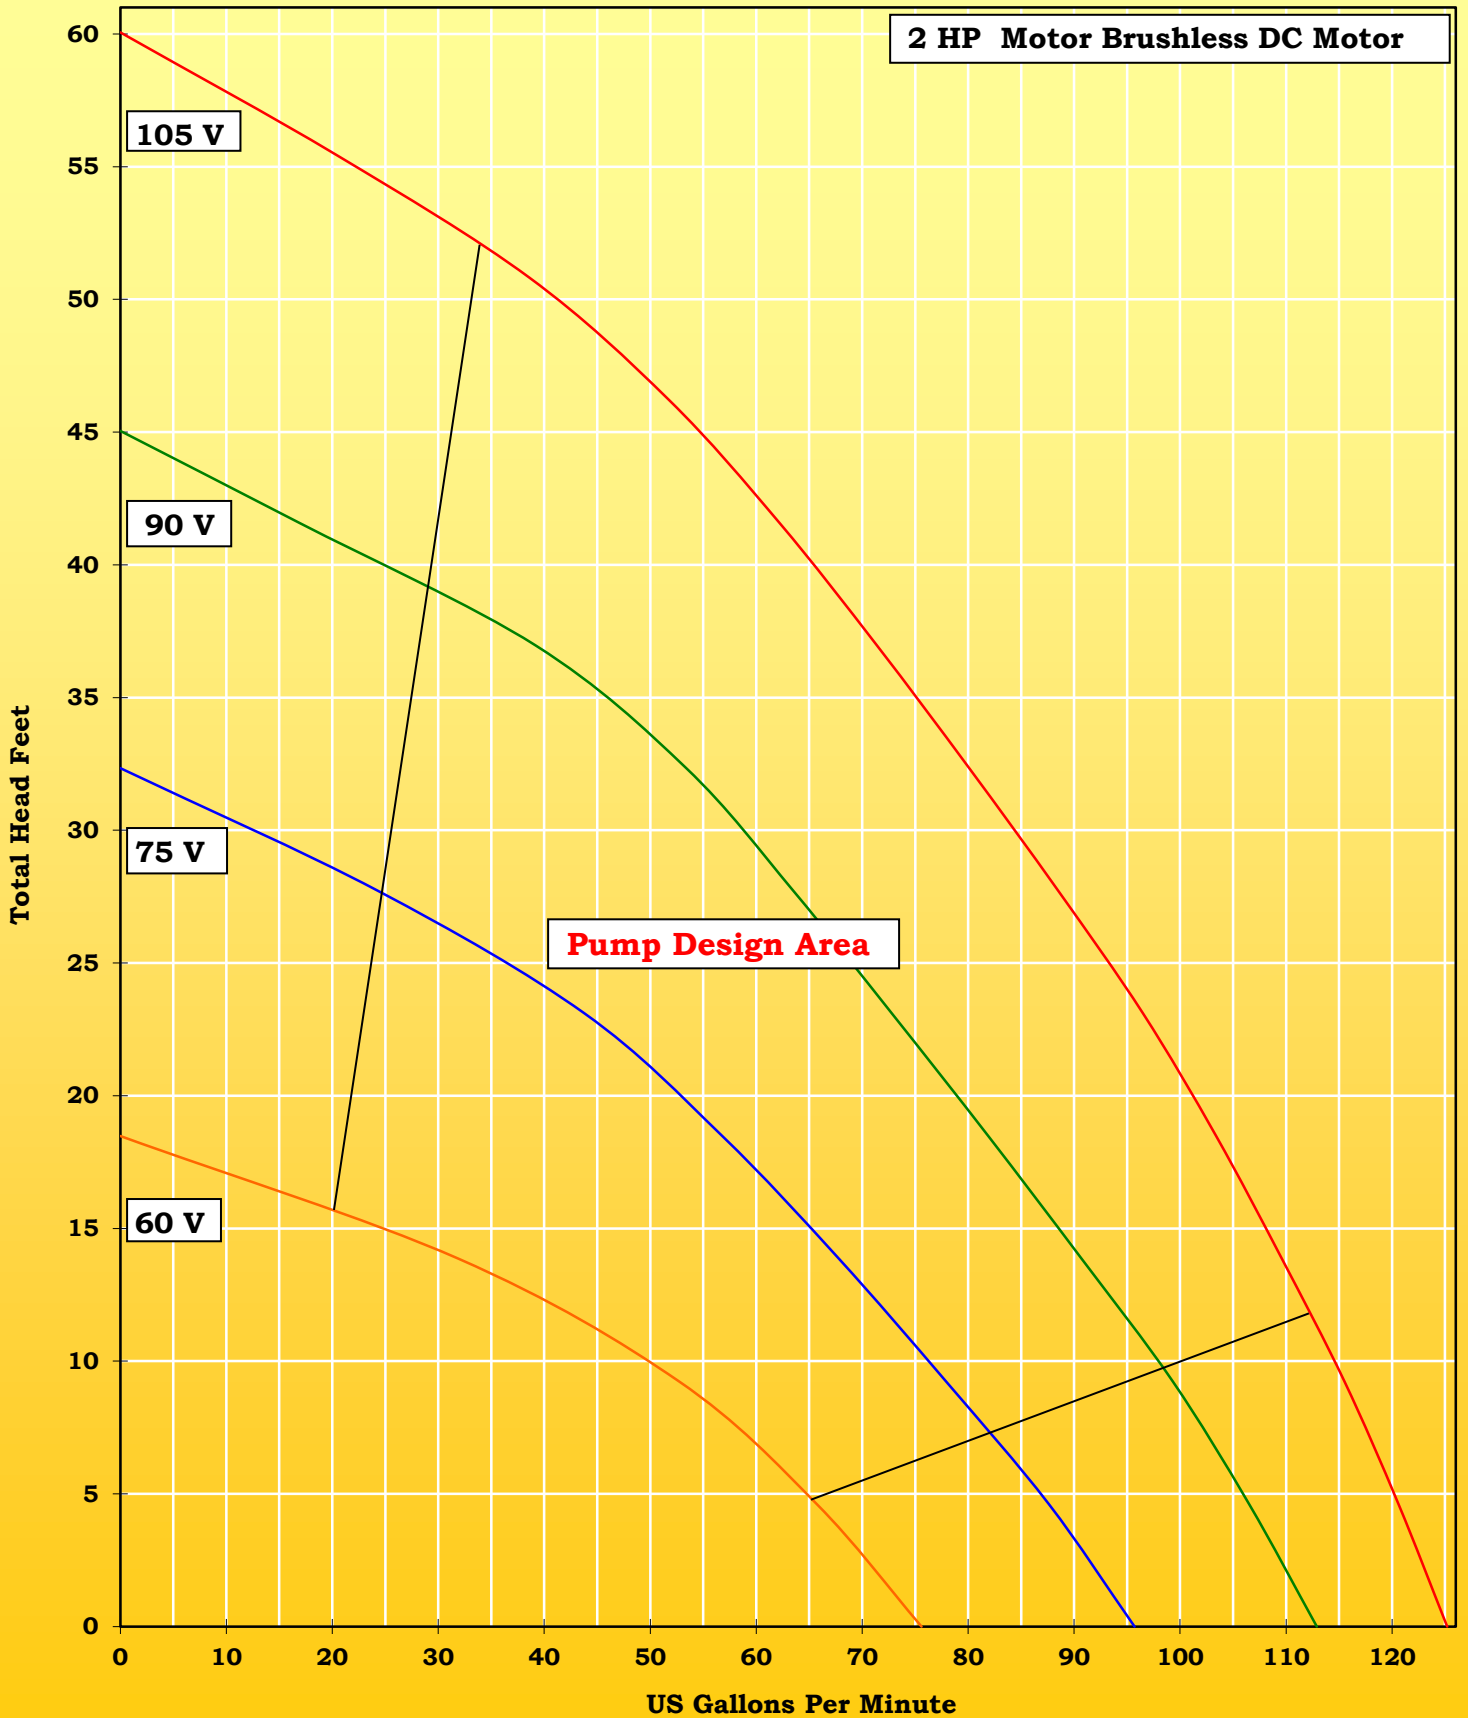

SunPumps Centrifugal Pool Pumps Model SCP 62-42-105 BC

SunPumps Centrifugal Pool Pumps

Model SCP 62-42-105 BC

2 HP Brushless DC Motor

PSI	TDH Feet	TDH Meters	Motor Voltage	Motor Amps	U.S. GPM	LPM	Motor Watts	Peak Panel Watts*	System Efficiency
0	0	0.0	60	4.63	76	286	278	347	0%
2	5	1.4	60	4.80	66	249	288	360	20%
4	9	2.8	60	4.76	53	199	286	357	32%
6	14	4.2	60	4.44	32	121	266	333	31%
8	18	5.6	60	2.98	0	0	179	224	0%

PSI	TDH Feet	TDH Meters	Motor Voltage	Motor Amps	U.S. GPM	LPM	Motor Watts	Peak Panel Watts*	System Efficiency
0	0	0.0	75	6.55	96	362	491	614	0%
2	5	1.4	75	6.70	88	332	503	628	15%
4	9	2.8	75	6.75	78	295	506	633	27%
6	14	4.2	75	6.73	68	257	505	631	35%
8	18	5.6	75	6.59	57	215	494	618	40%
10	23	7.0	75	6.15	44	166	461	577	41%
12	28	8.5	75	5.25	24	92	394	492	32%
14	32	9.9	75	3.55	0	0	266	333	0%

PSI	TDH Feet	TDH Meters	Motor Voltage	Motor Amps	U.S. GPM	LPM	Motor Watts	Peak Panel Watts*	System Efficiency
0	0	0.0	90	8.65	113	427	779	973	0%
2	5	1.4	90	8.70	107	403	783	979	12%
4	9	2.8	90	8.80	99	376	792	990	22%
6	14	4.2	90	8.85	91	343	797	996	30%
8	18	5.6	90	8.85	82	310	797	996	36%
10	23	7.0	90	8.71	73	276	784	980	40%
12	28	8.5	90	8.45	64	240	761	951	44%
14	32	9.9	90	8.06	53	202	725	907	45%
16	37	11.3	90	7.45	39	148	671	838	41%
18	42	12.7	90	6.13	17	64	552	690	24%
19.5	45	13.7	90	4.65	0	0	419	523	0%