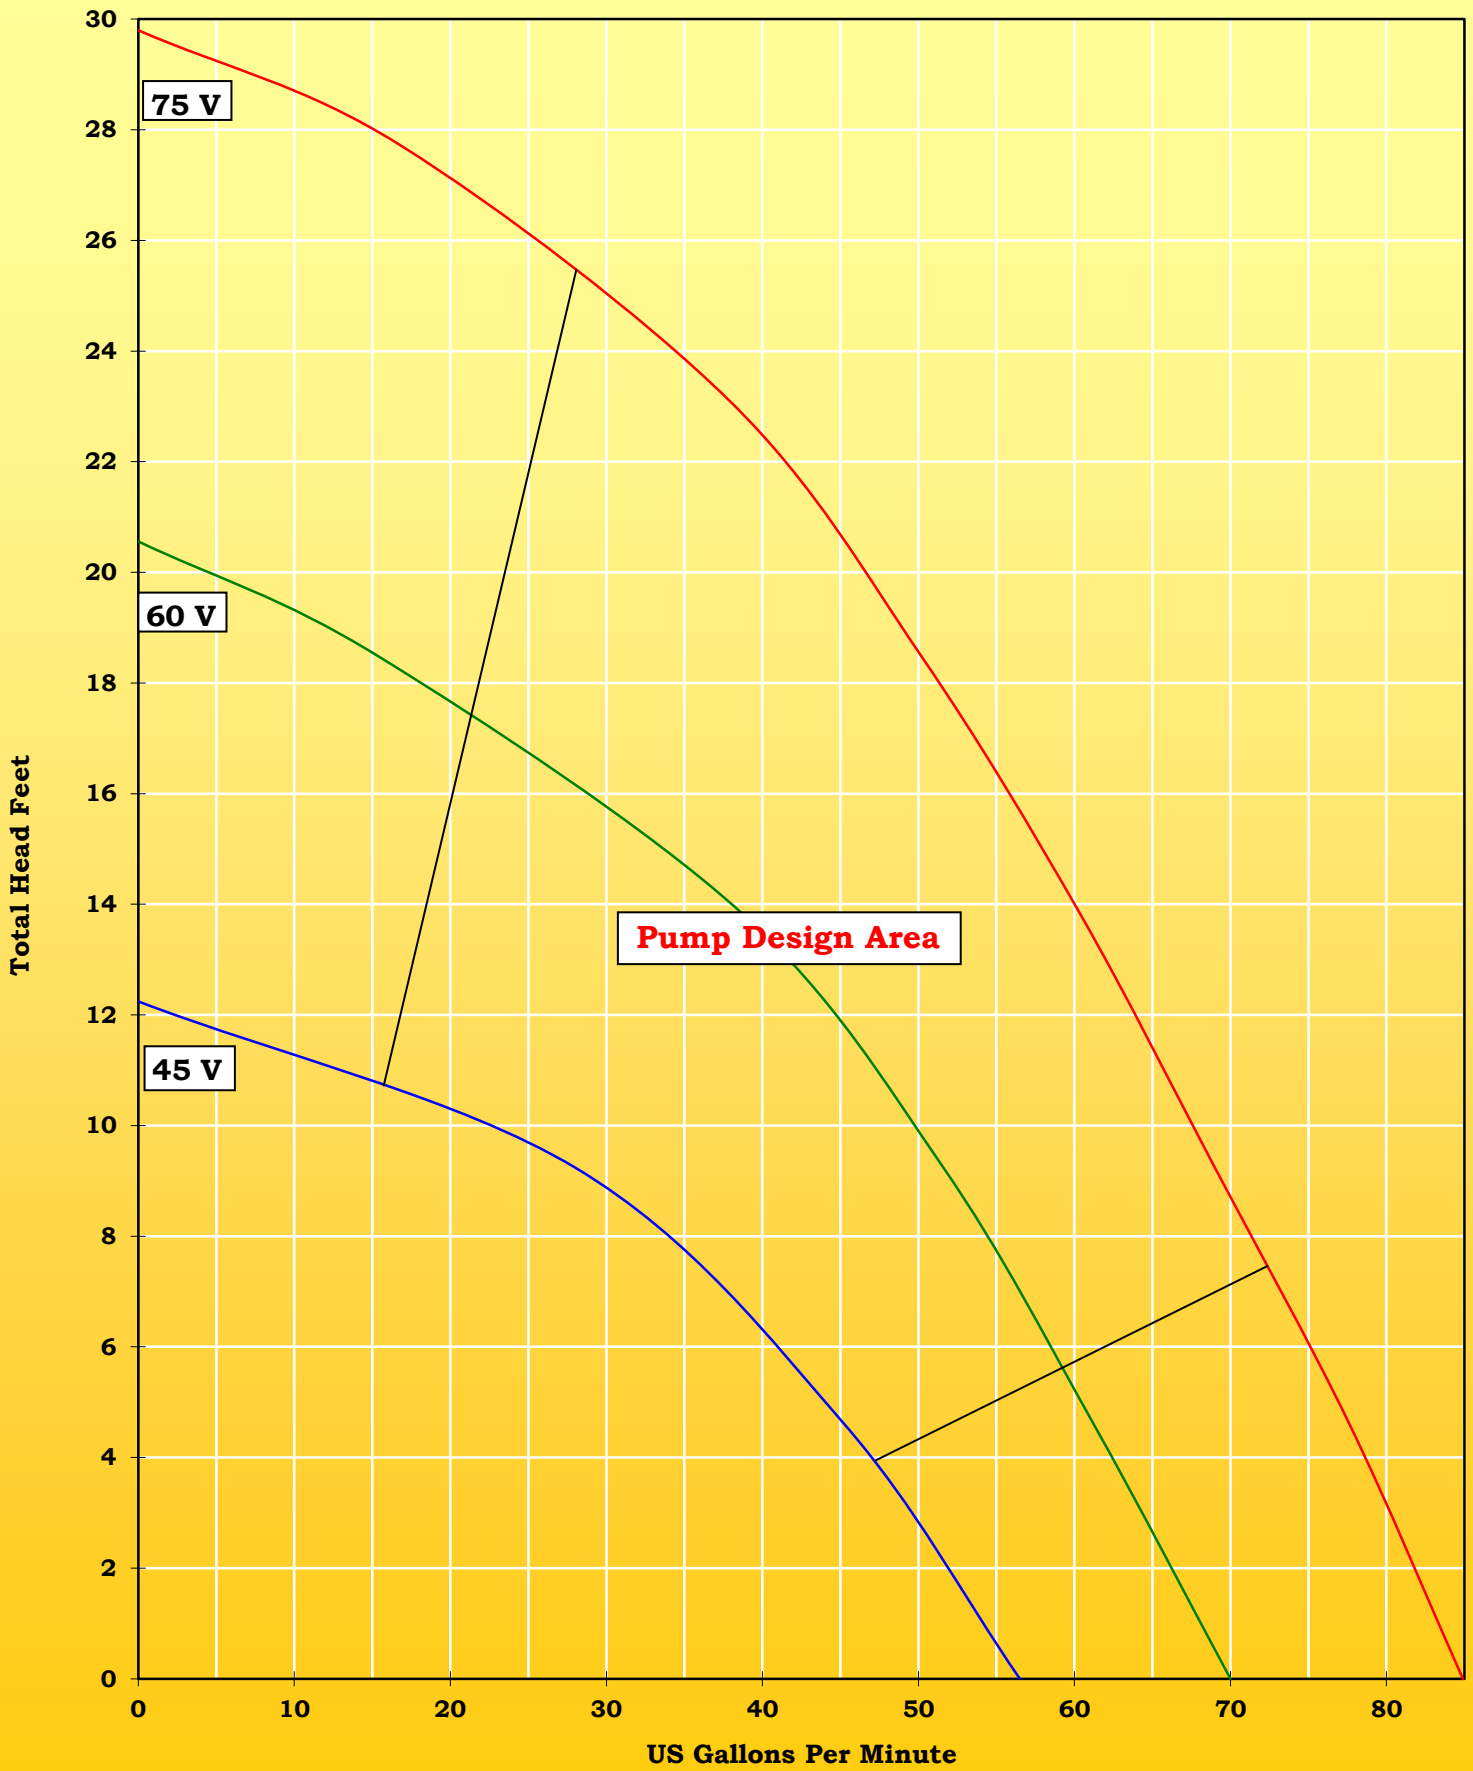

# SunPumps Centrifugal Pool Pumps Model SCP 50-18-75 LC

## **Model SCP 50-18-75 LC**

1/2 HP Brush Type DC Motor

PSI	TDH Feet	TDH Meters	Motor Voltage	Motor Amps	U.S. GPM	LPM	Motor Watts	Solar Array Watts*	System Efficiency
0	0	0.0	45	2.3	57	214	103	128	0%
2	5	1.4	45	2.3	45	171	104	130	38%
4	9	2.8	45	2.4	28	106	107	133	46%
5	12	3.7	45	1.7	0	0	75	93	0%