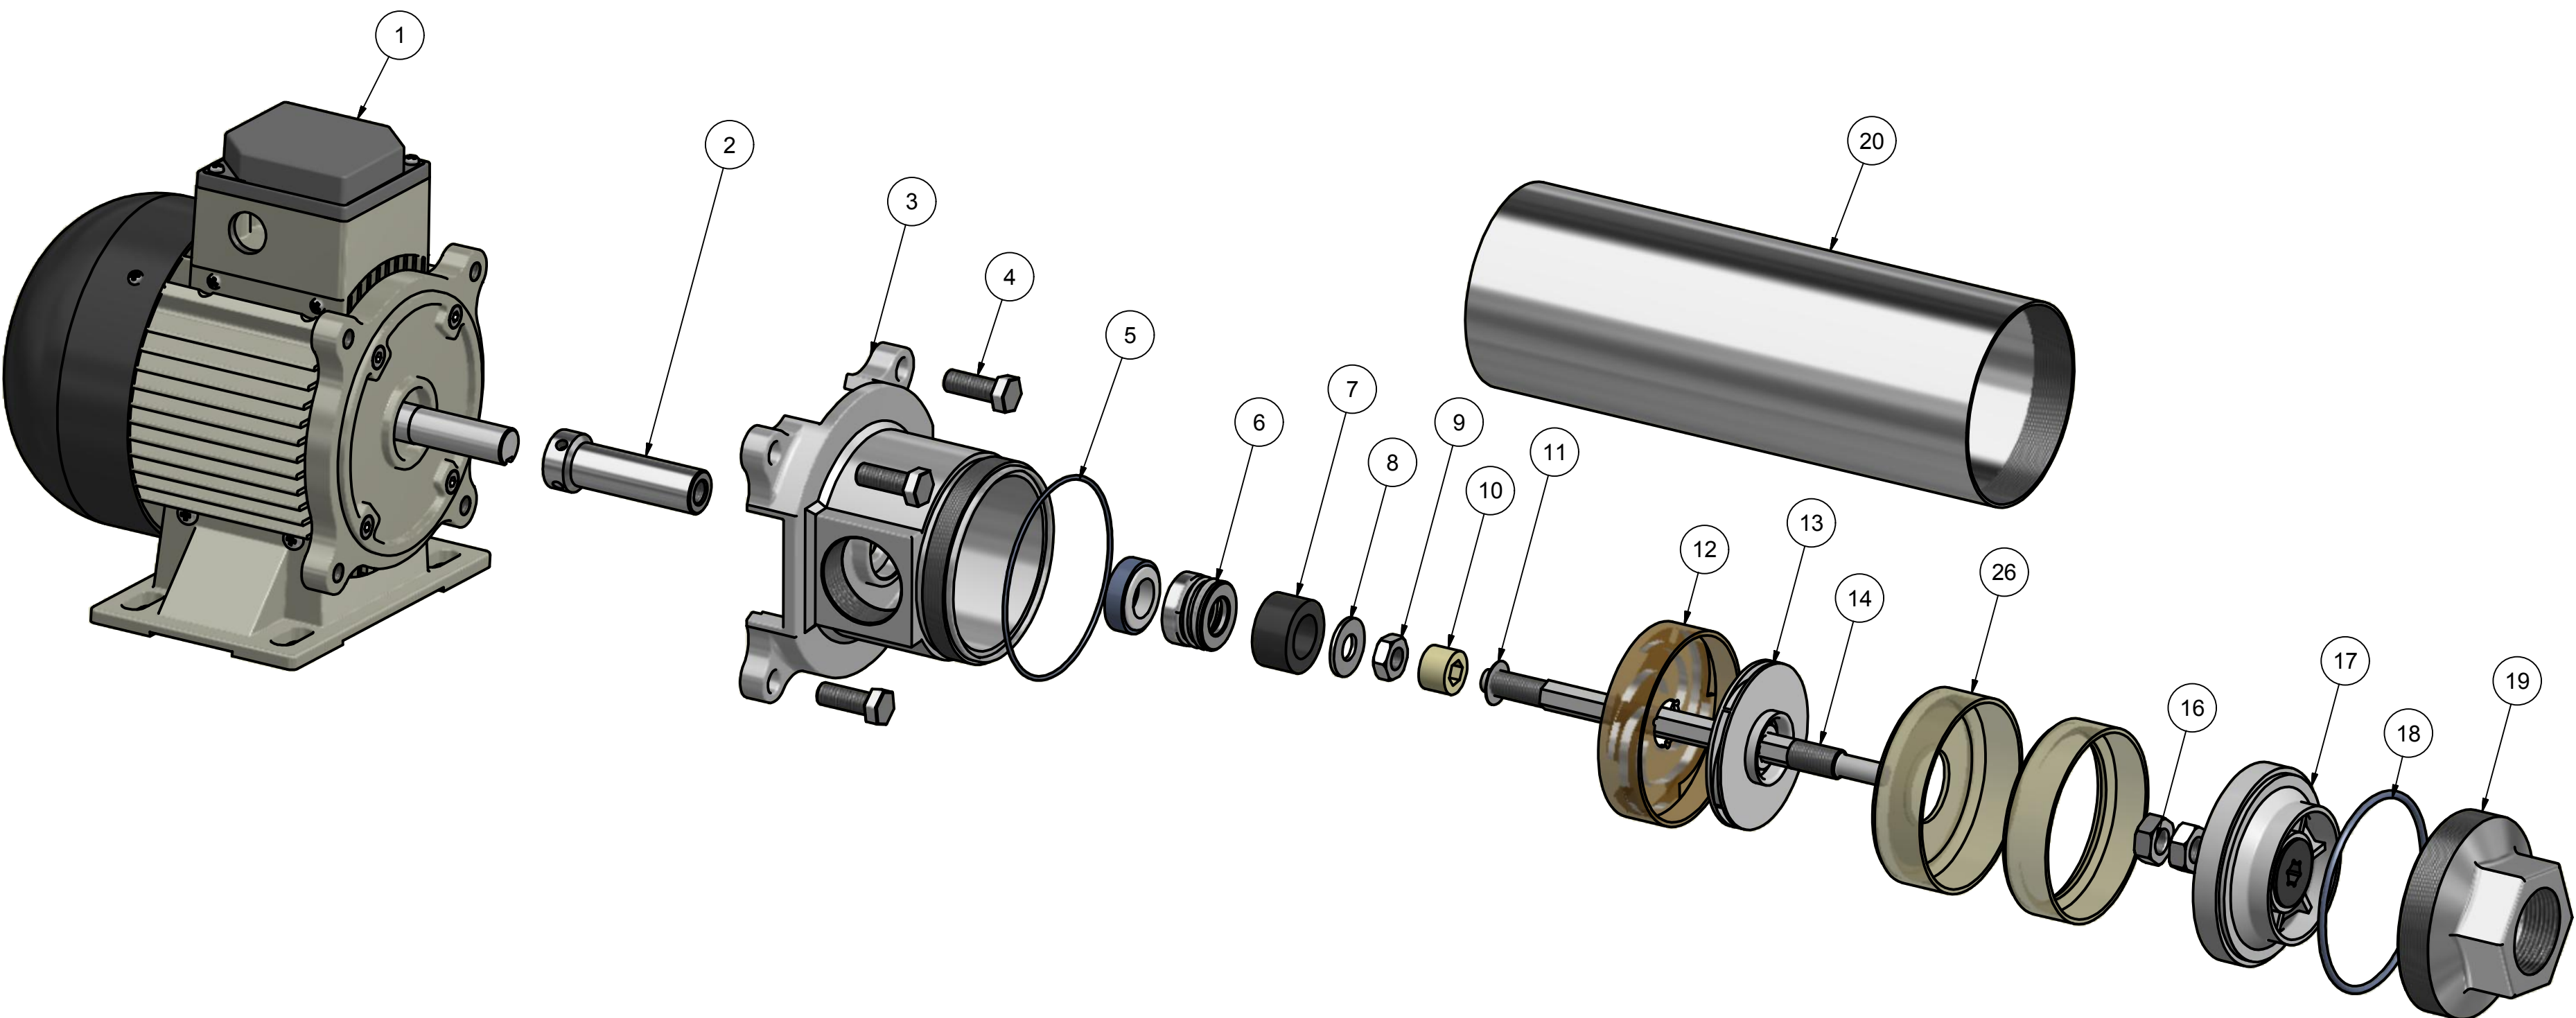

SunPumps 180V Brushless DC SCB Pumps 25 GPM Impeller

Parts List			
ITEM	QTY	PART NUMBER	DESCRIPTION
1	1	26585	180V 3 HP Brushless DC Motor
2	1	41826	Motor Shaft Extension
3	1	41800	Motor Adapter, SCB
4	4	19650	Bolt, 3/8-16 X 1 SS
5	1	38820	O-Ring, 042
6	1	28520	Seal Assembly, Viton
7	1	41824	Seal Spacer, 3-4 X .655
8	1	22175	Washer, 7/16 SS
9	1	20000	Nut, 7-16 X 1-4, SS
10	1	41822	Spacer, Impeller 7/16 X 1/2
11	1	41820	Shim, 7/16 Hex X .015
12	1	41865	Diffuser, 18-25 GPM
13	Chart	41862	Impeller, 25 GPM New
14	1	See Chart	Pump Shaft
16	2	20085	Nut, 1/2 - 20, SS
17	1	41828	SCB Bearing Assembly, 5-10
18	1	38850	O-Ring, 236
19	1	41805	Suction End Bell, SCB
20	1	See Chart	Housing, SS
26	1	41840	Diffuser Cage, 7-10 .875
27	1	41841	Diffuser Cage 7-10 GPM Modified

Variable Parts List				
Model Number	Stages	Shaft No.	Housing	Pump No.
SCB 22-160-180 BL	8	41908	41968	51390
SCB 22-185-180 BL	9	41909	41969	51391
SCB 22-185-180 BL	10	41910	41970	51392
SCB 22-200-180 BL	11	41911	41971	51393
SCB 22-210-180 BL	12	41912	41972	51394
SCB 22-225-180 BL	13	41913	41973	51395
SCB 22-240-180 BL	14	41914	41974	51396
SCB 22-250-180 BL	15	41915	41975	51397

DRAWN James C.Allen CHECKED	9/11/2012	SunPumps, Inc.	
QA		TITLE	
MFG		180V Brushless DC SCB Pumps 25 GPM Impeller	
APPROVED		SIZE	DWG NO
		C	EV-SCB-25GPM-180V
		SCALE	REV
			SHEET 1 OF 1