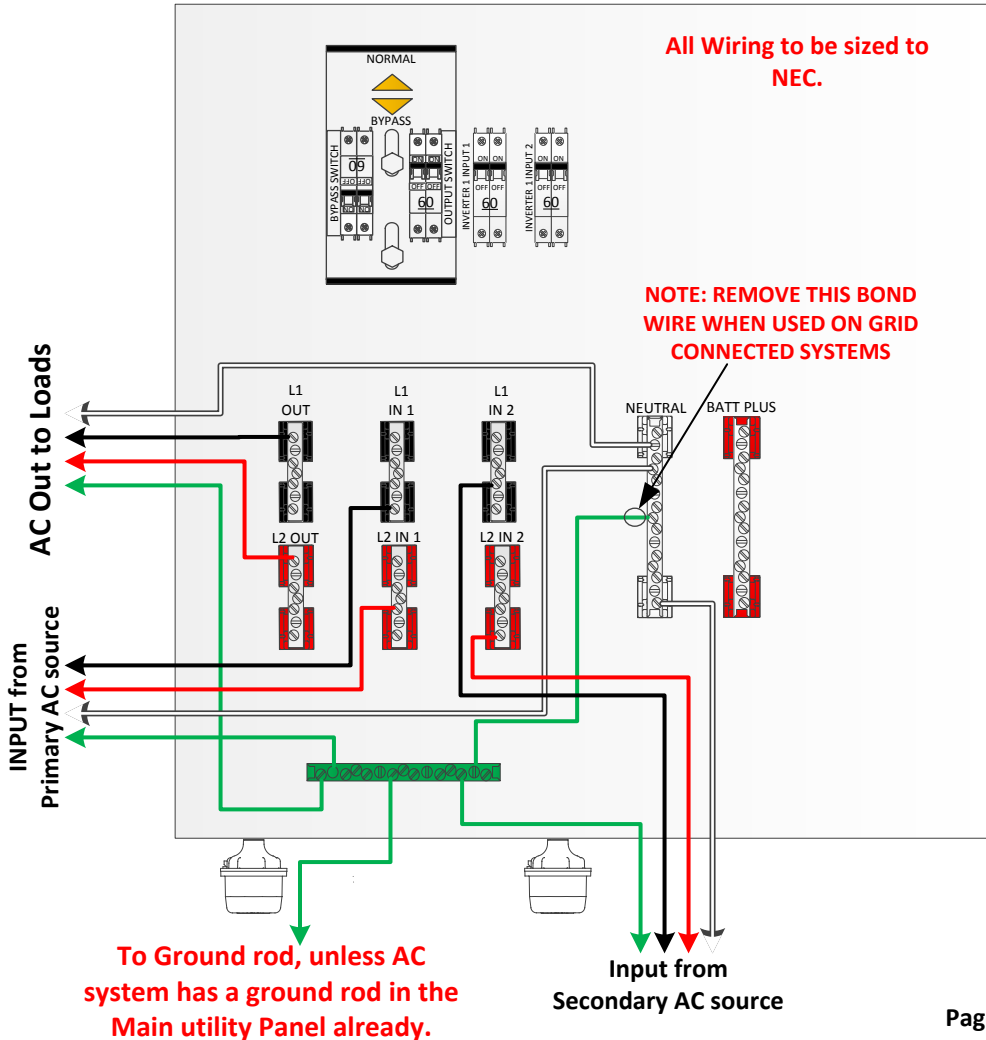

MNXWP6048 or 6848-CL200+CL250-REVD-1/29/15

Customer Installed AC Wiring