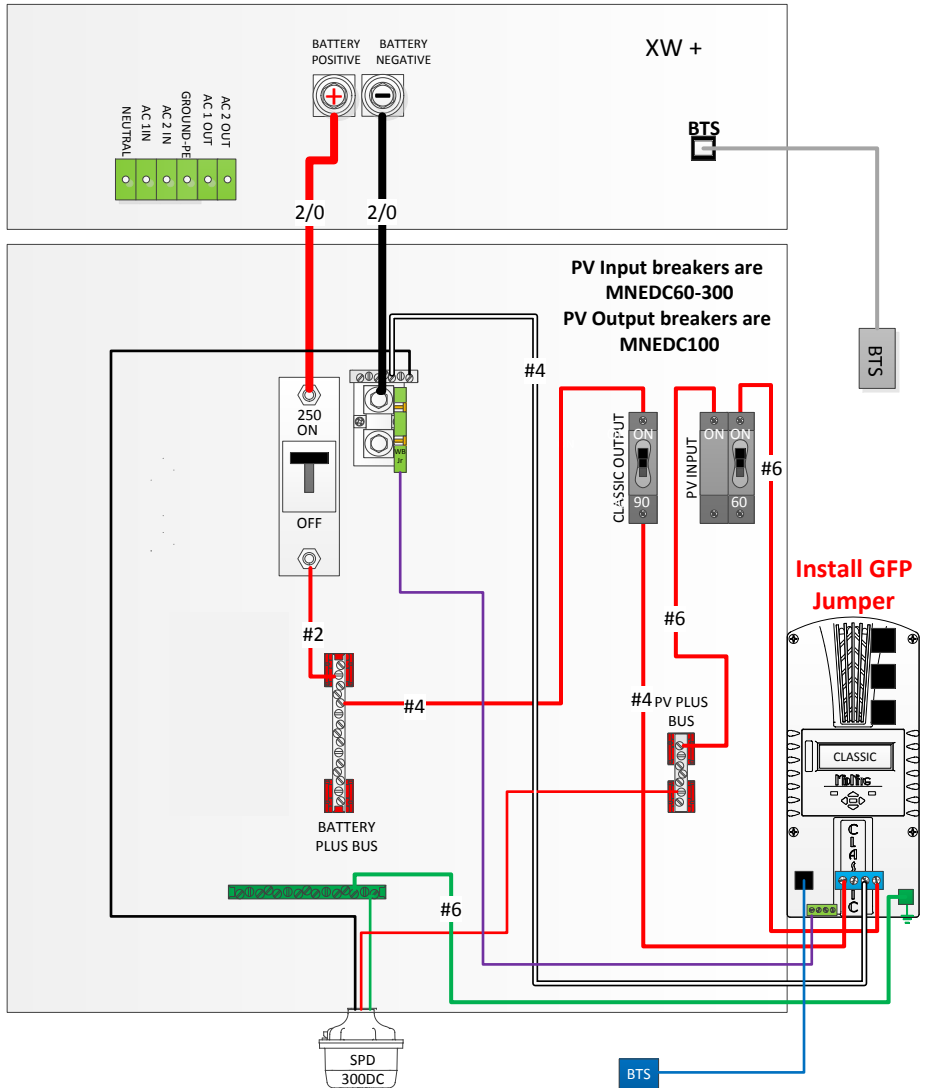

MNXWP6048 or 6848-CL200+CL250-REVD-1/29/15

MidNite Installed DC wiring