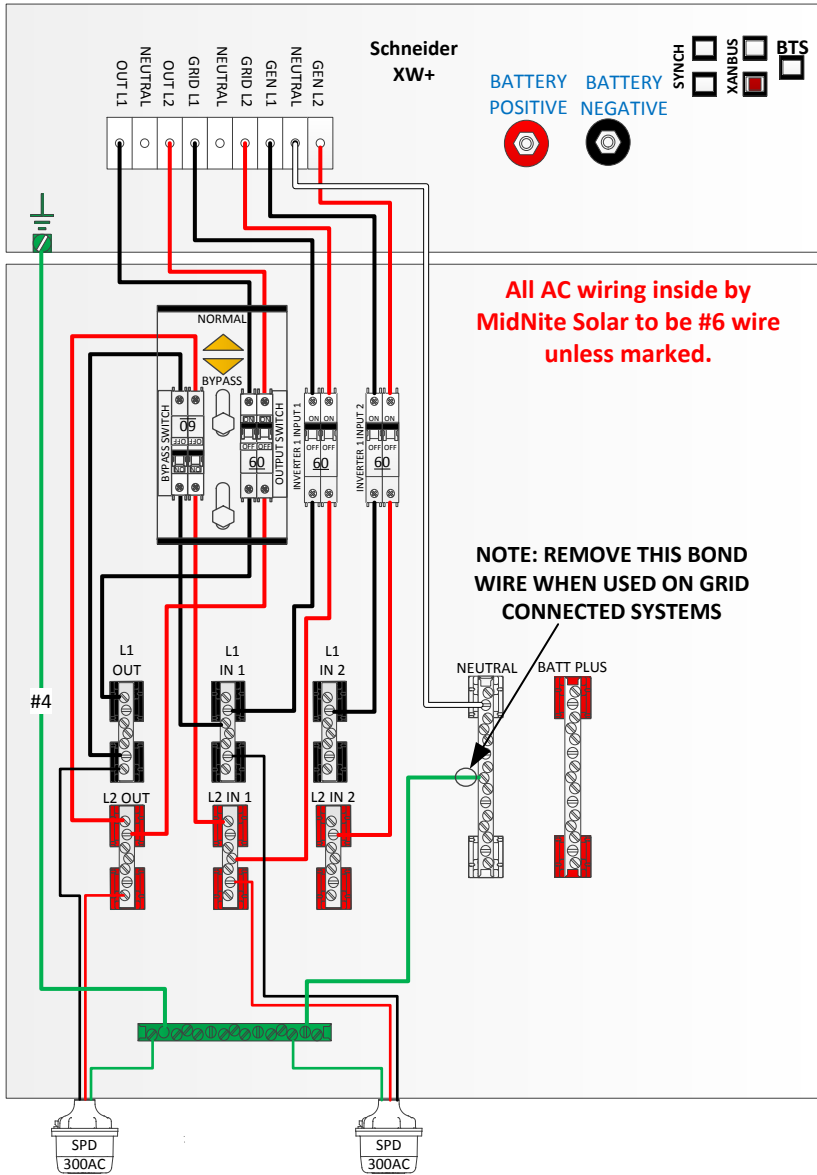

MNXWP6048 or 6848-CL200+CL250-REVD-1/29/15

MidNite Installed AC wiring