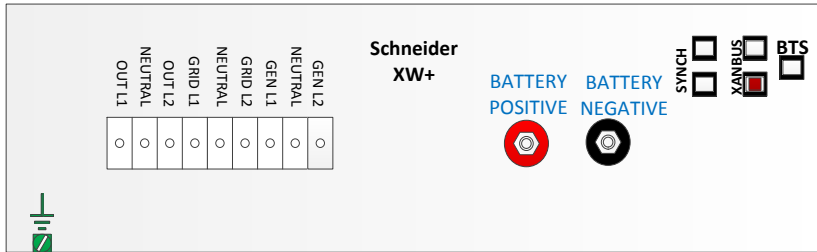

MNXWP6048 or 6848-CL200+CL250-REVD-1/29/15

Customer Installed AC Wiring