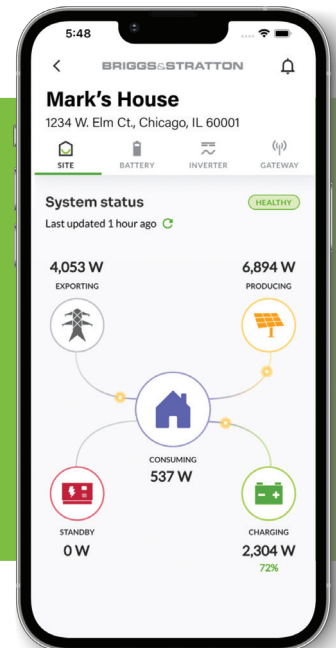

SIMPLI PHI™

Energy Storage Solutions

Streamlined ESS Commissioning

Simple 5-step commissioning process from a smartphone means less time spent on-site.

Business-level User Account Management

Quickly give your team the tools they need while protecting your customers' information.

Management of Customer Installations

Monitor your entire fleet of installs, helping you to address issues quickly and maximize ESS uptime.

Advanced Cybersecurity

Constant penetration testing for vulnerabilities to ensure the security of your system and information is kept safe.

System Monitoring & Notifications

Get the details and notifications you need for each customer's site.

Customer Account Creation

Make it easy for your customers to connect with their system ... and with you.

Remote Configuration of Commissioned Systems

Reconfigure connected systems without making a site visit.

**For the
System
Owner**

Site-level System Monitoring

Easily view and receive notifications about your system's operation with real-time information about battery, solar and/or grid power availability.

Connectivity and Updates

Simple Wi-Fi setup or reliable hard-wired networking along with automatic over-the-air firmware updates, ensures your system remains safe, secure, and as code-compliant as possible.

Expertise and Quality You Can Trust.

With 115+ years of experience providing power solutions, Briggs & Stratton is a brand homeowners trust. Our products are designed and engineered in the USA, and our customers can rely on us for exceptional performance and durability.

Our commitment to delivering the most powerful and reliable energy storage solutions in the industry ensures that you have the peace of mind you deserve when it comes to safeguarding your home's power supply. Say hello to a new era of energy storage and **keep powering forward™**.

All specifications listed are typical/nominal and subject to change without notice.
The Bluetooth® word mark and logos are registered trademarks owned by Bluetooth SIG, Inc.
Android is a trademark of Google LLC.
IOS is a trademark or registered trademark of Cisco in the U.S. and other countries and is used under license.
BS1445 - 3/24

BRIGGS & STRATTON
POST OFFICE BOX 702
MILWAUKEE, WI 53201 USA